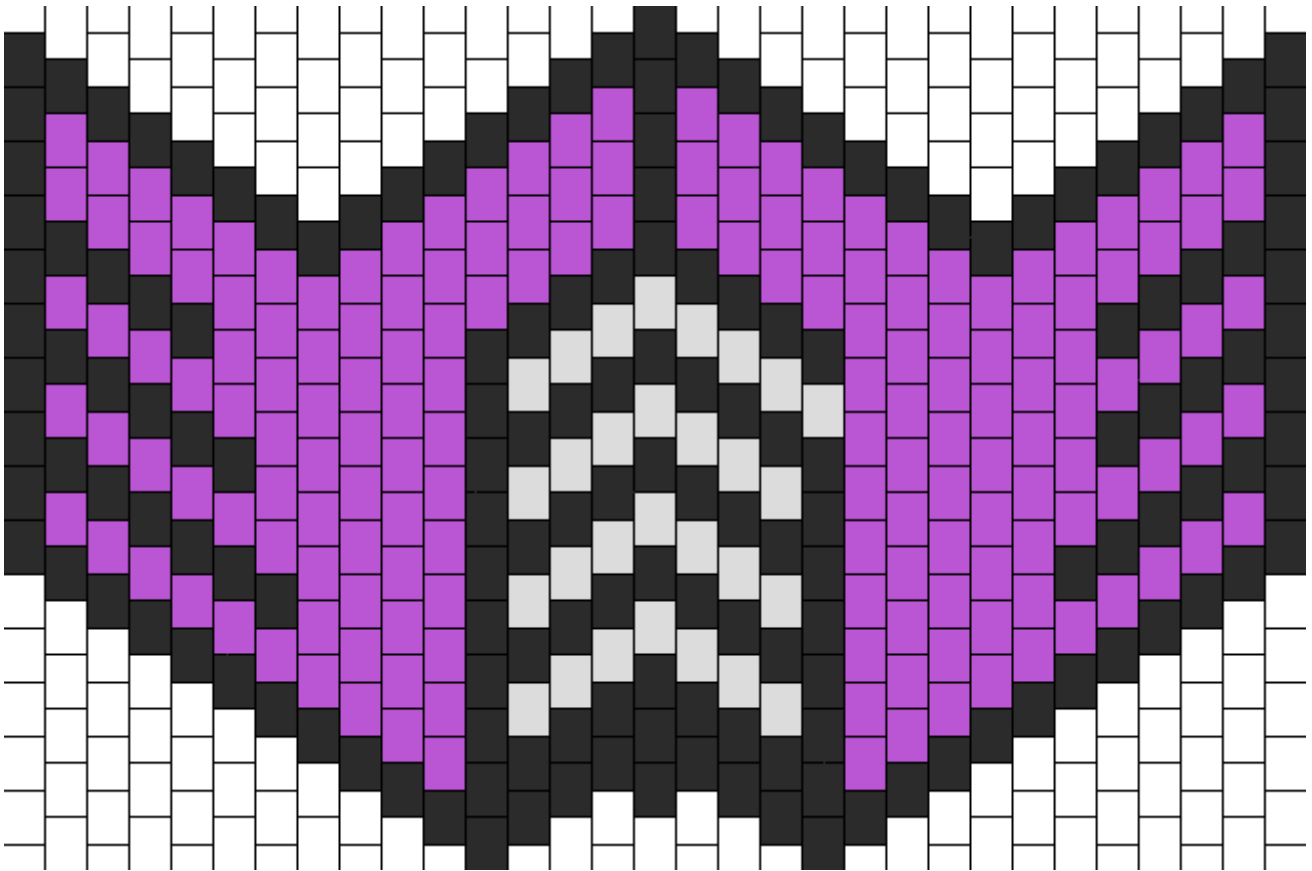

Sub Zero Mask Kandi Pattern

Created by: kielyhealy

30 columns wide x 15 rows tall

162	29	168
-----	----	-----