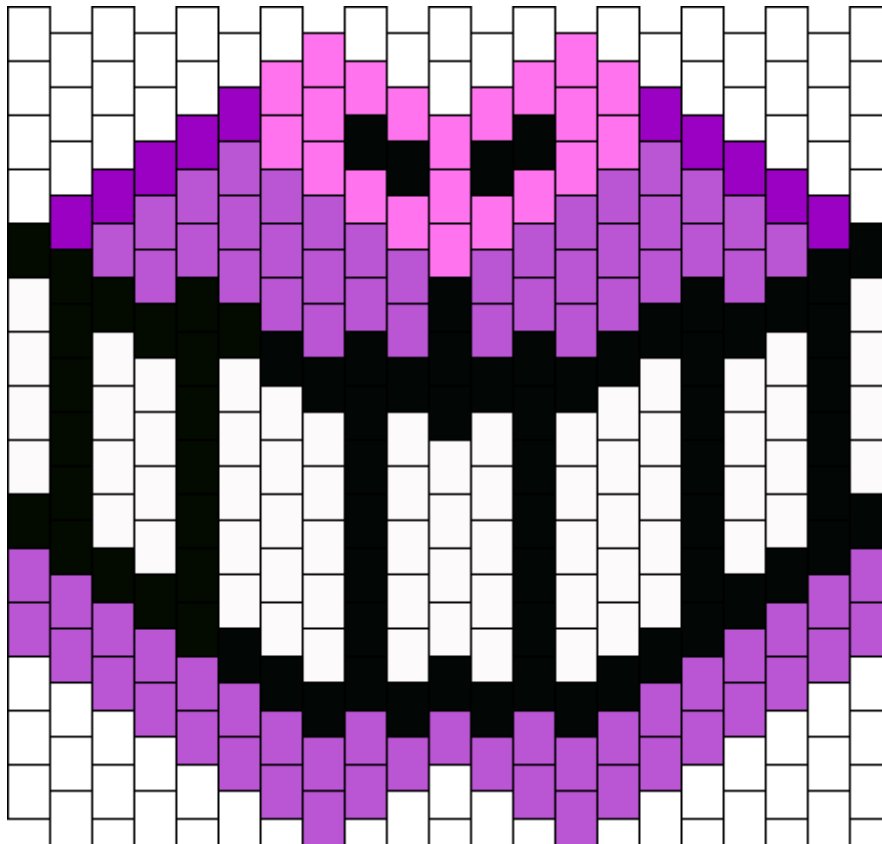

Cheshire Cat Mask Kandi Pattern

Created by: kielyhealy

21 columns wide x 15 rows tall

| | | | | | |
|----|----|----|----|----|----|
| 56 | 68 | 20 | 75 | 10 | 21 |
|----|----|----|----|----|----|