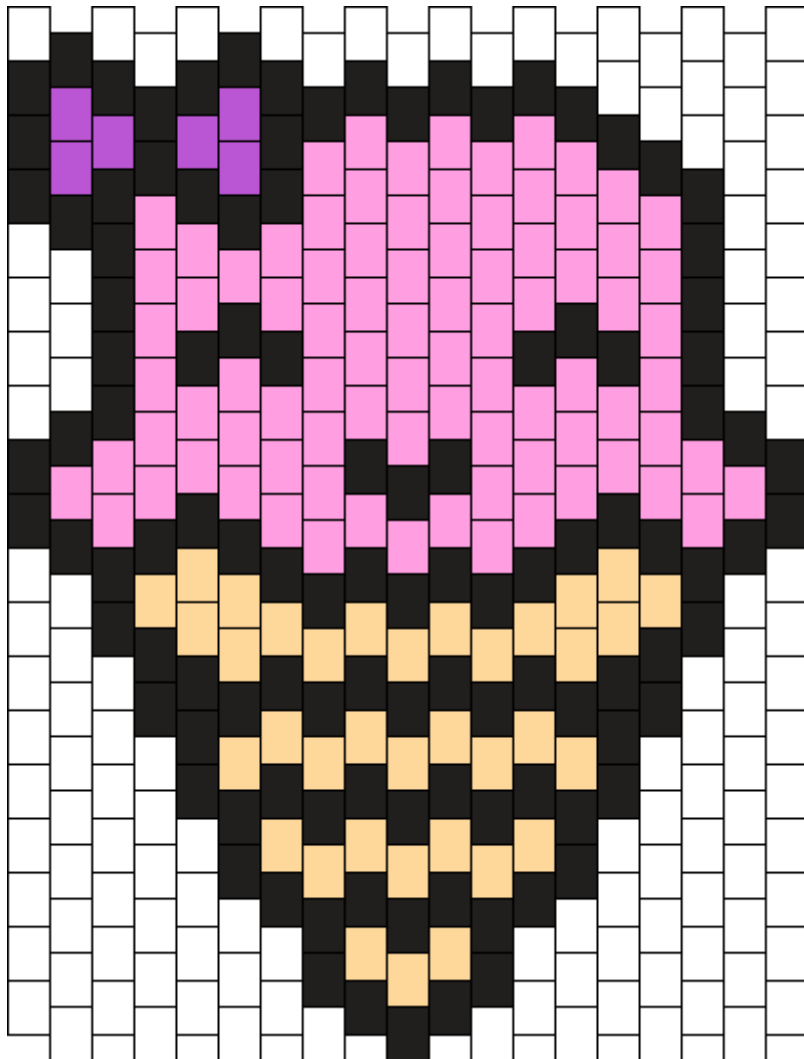

Kawaii Happy Icecream Kandi Pattern

Created by: vixanna

19 columns wide x 19 rows tall

| | | | |
|-----|----|----|---|
| 110 | 86 | 36 | 6 |
|-----|----|----|---|