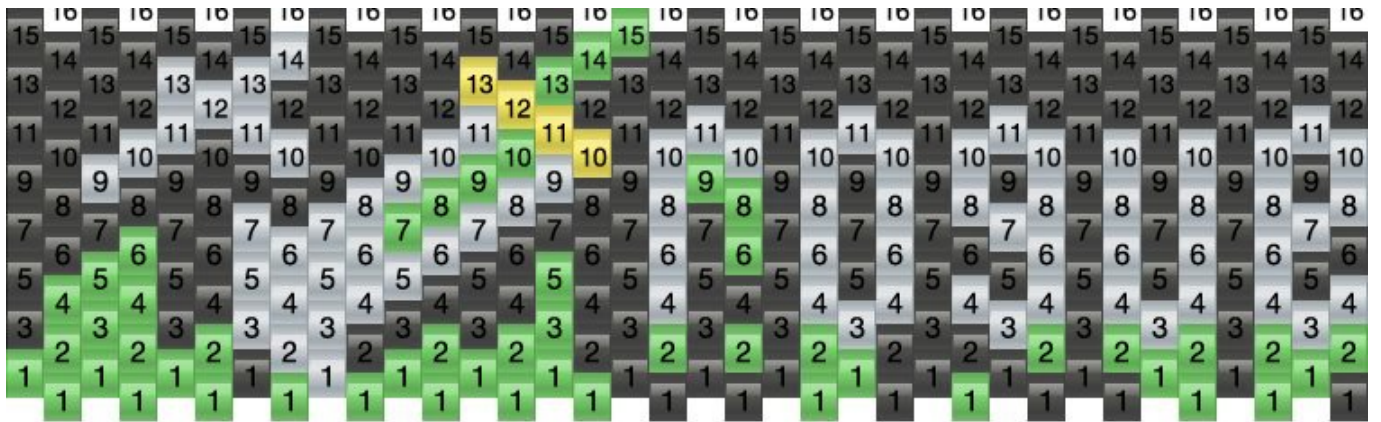

WoW Rogue Class Kandi Pattern

Created by: Joseph Cervantez

36 columns wide x 8 rows tall

0