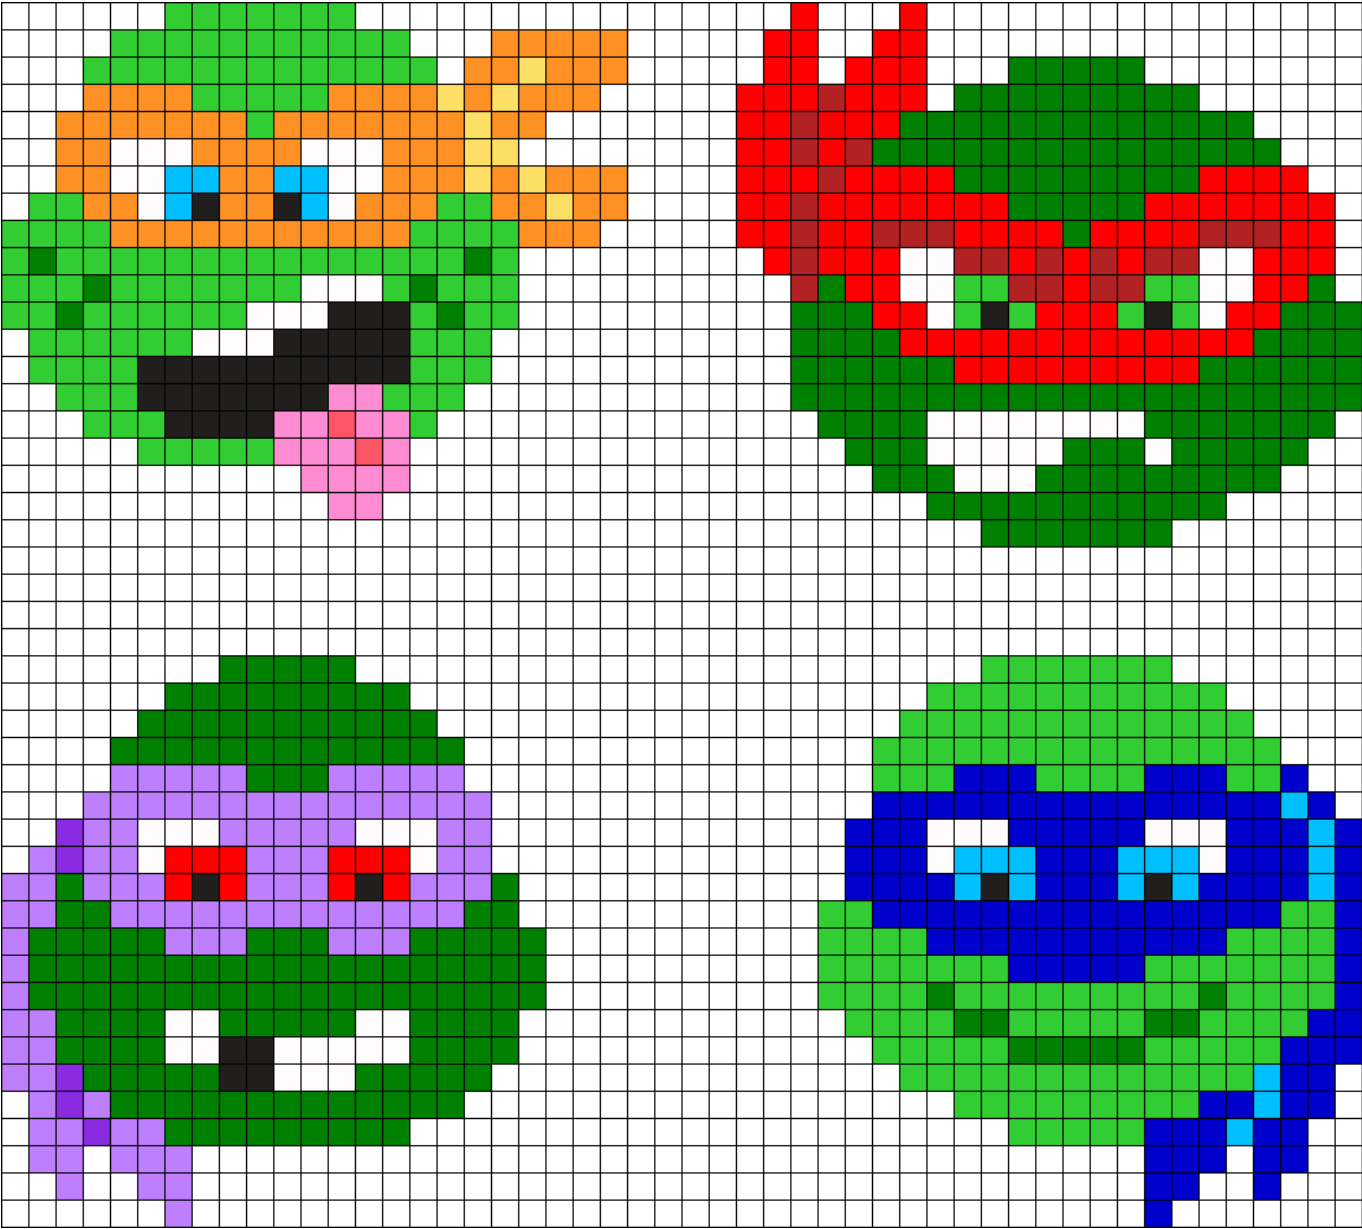

Teenage Mutant Ninja Turtles Kandi Pattern

Created by: Ninie

50 columns wide x 45 rows tall

326	278	120	117	98	83	78	41	25	23	16	9	5
2												