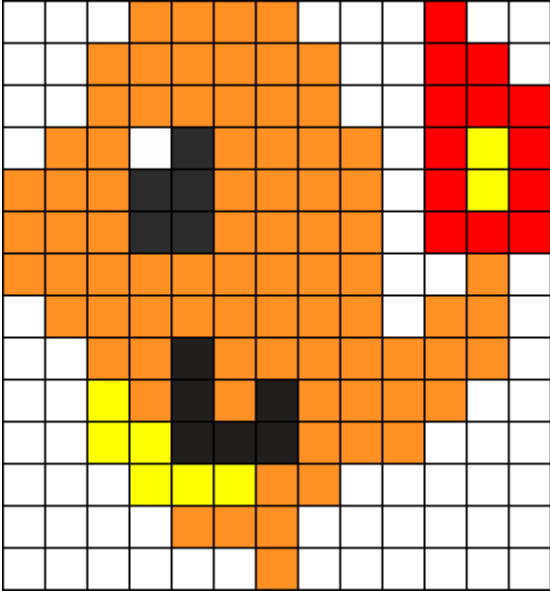

Pokemon Charmander Perler Bead Kandi Pattern

Created by: MinecraftGirl
13 columns wide x 14 rows tall

80	13	8	6	5	1
----	----	---	---	---	---