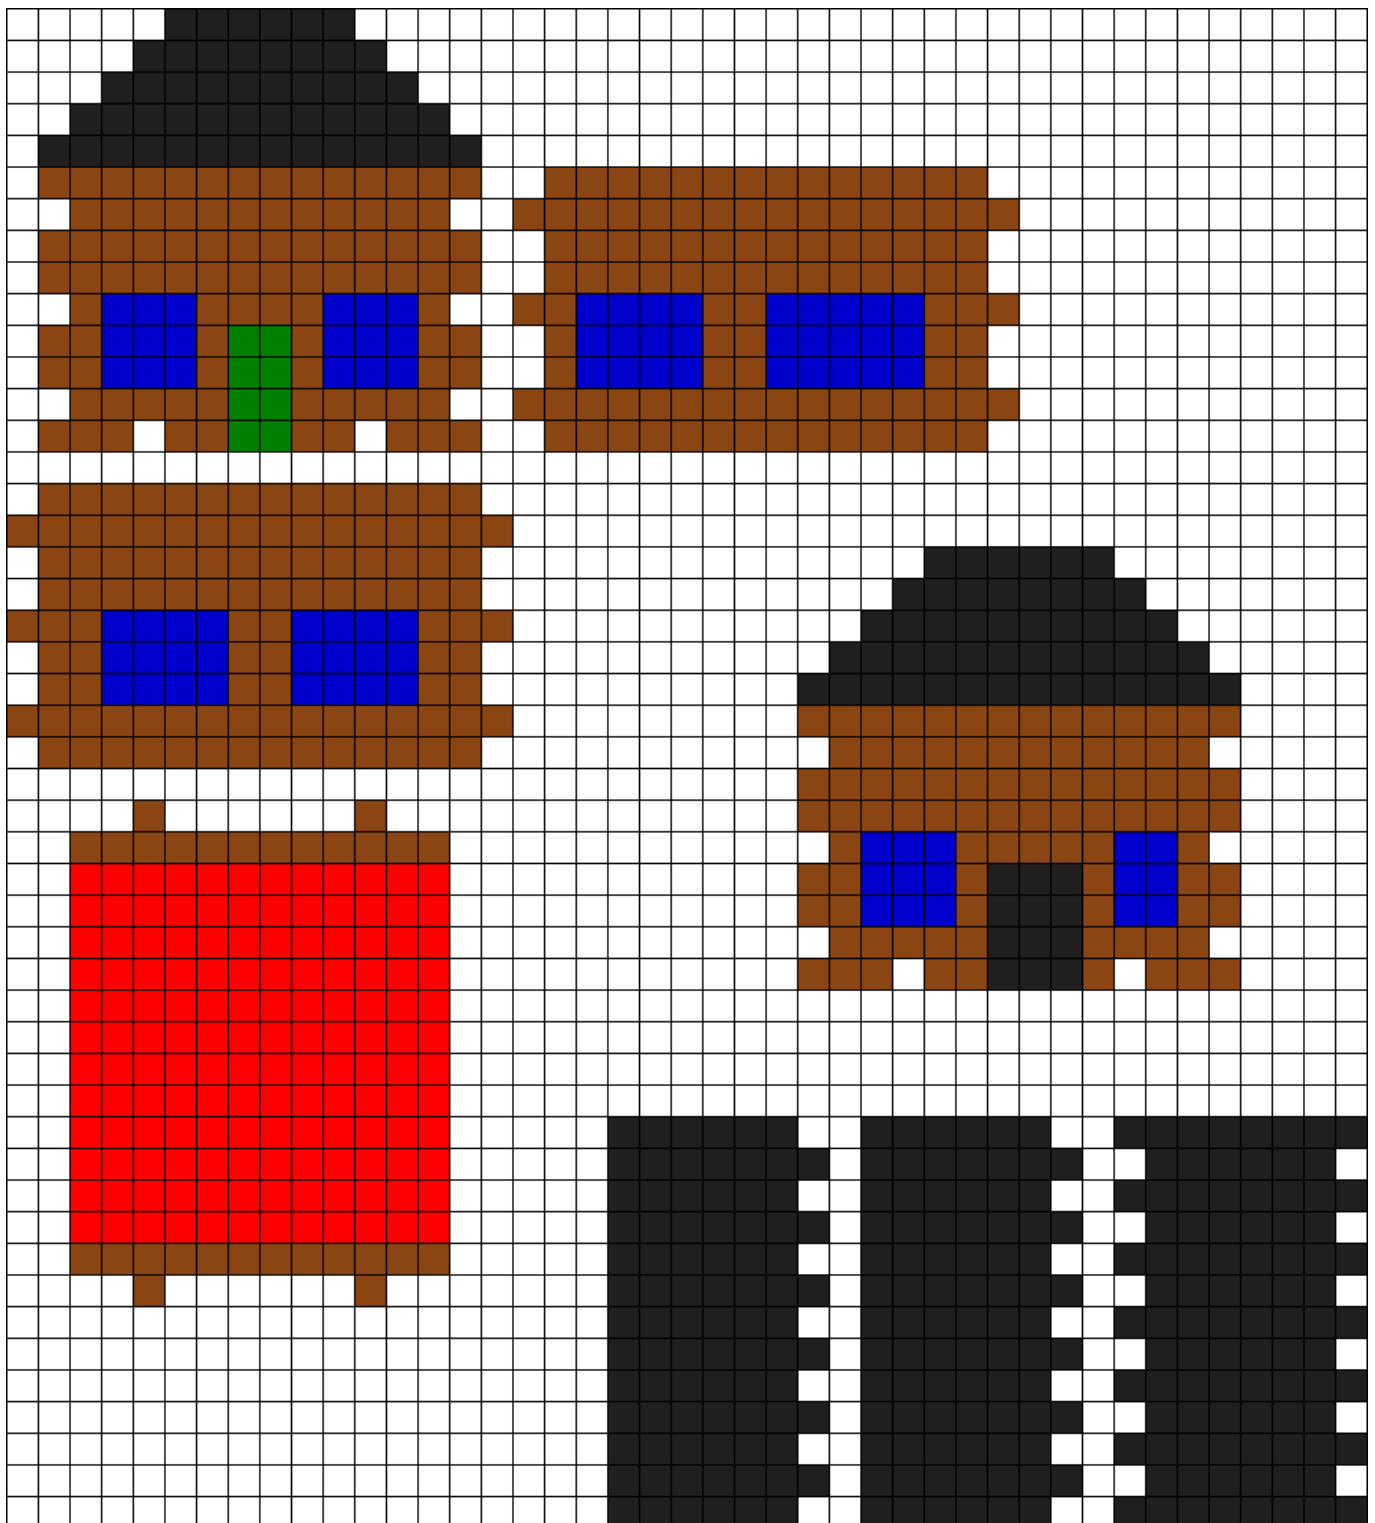

# 3d Housebox Kandi Pattern

Created by: skates99

43 columns wide x 48 rows tall

424	372	144	84	8
-----	-----	-----	----	---