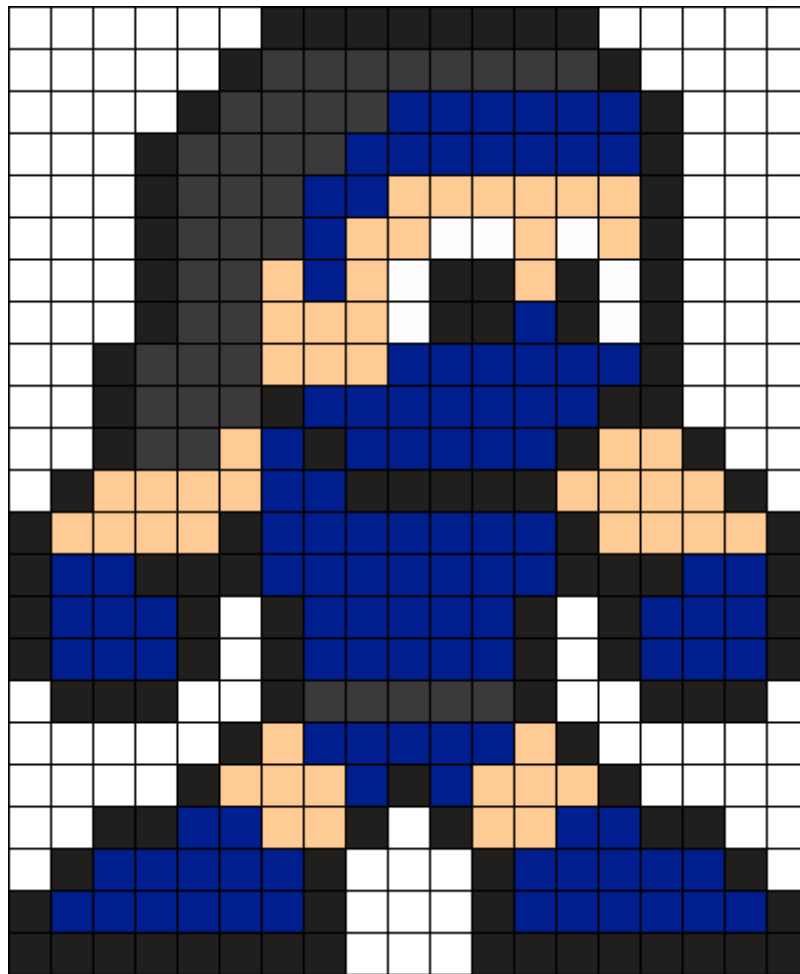

Kitana Kandi Pattern

Created by: tashar_h

19 columns wide x 23 rows tall

112	112	50	39	7
-----	-----	----	----	---