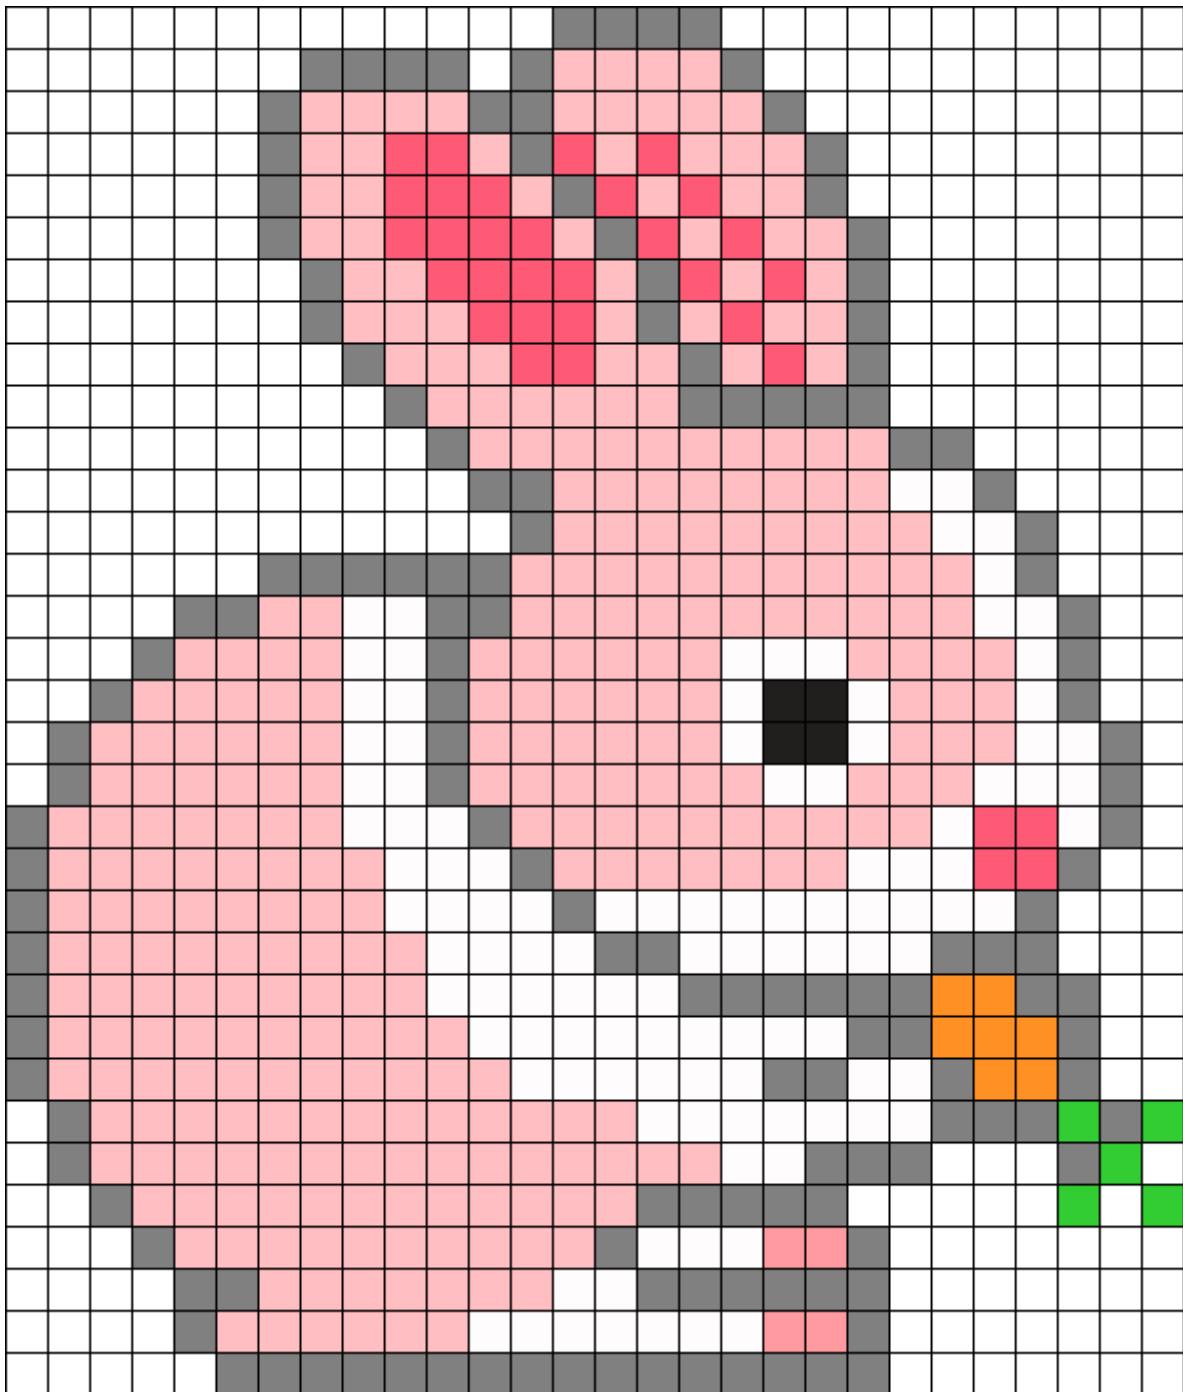

Pink Bunny Kandi Pattern

Created by: Kiladra

28 columns wide x 33 rows tall

309	148	112	32	7	5	4	4
-----	-----	-----	----	---	---	---	---