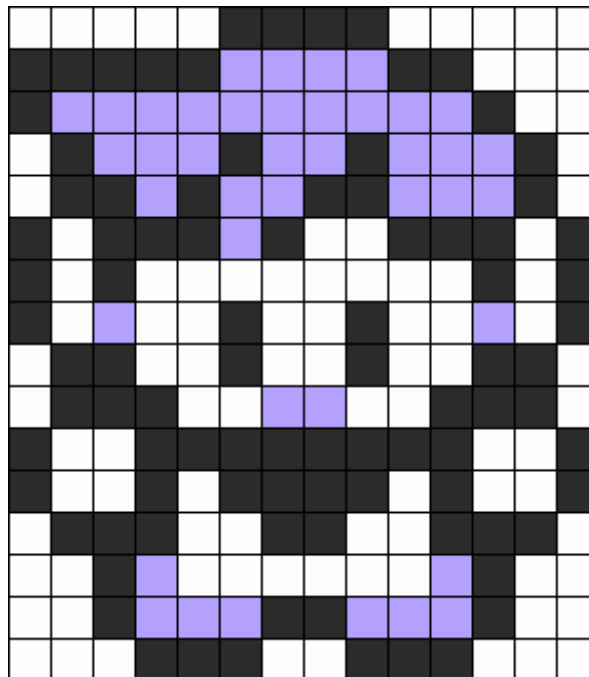

Gameboy Color Gary Kandi Pattern

Created by: Panda_Morphine

14 columns wide x 16 rows tall

93

90

41