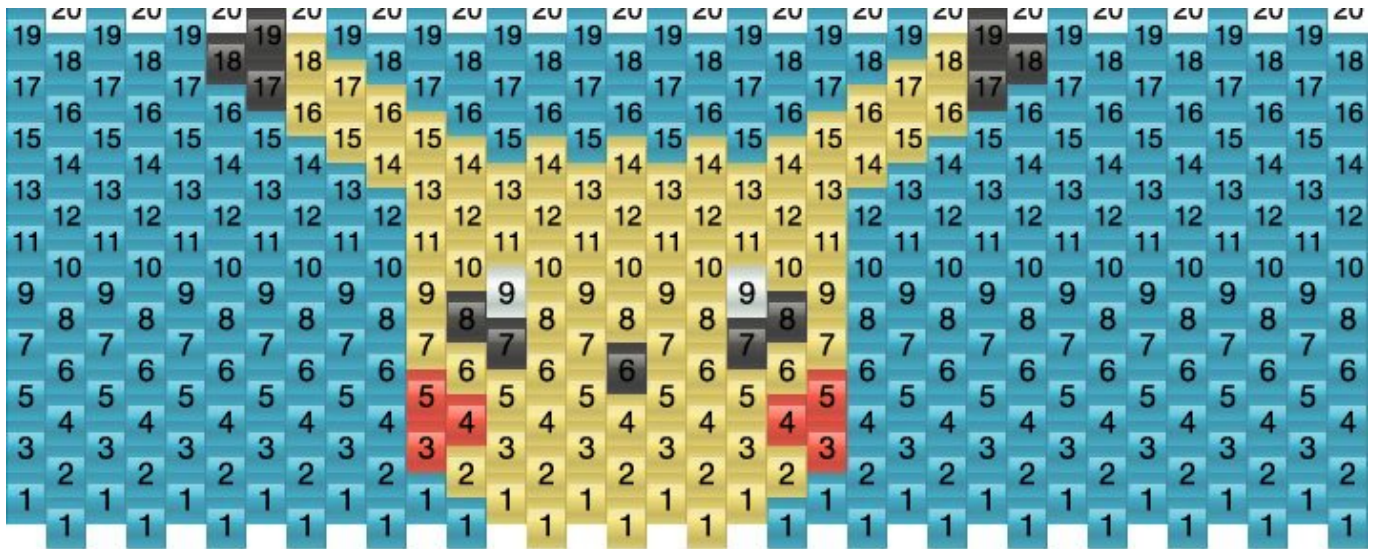

Pikachu Kandi Pattern

Created by: Crumpet

34 columns wide x 10 rows tall

Turquoise: 242 Black: 11 Yellow: 79 Red: 6 2