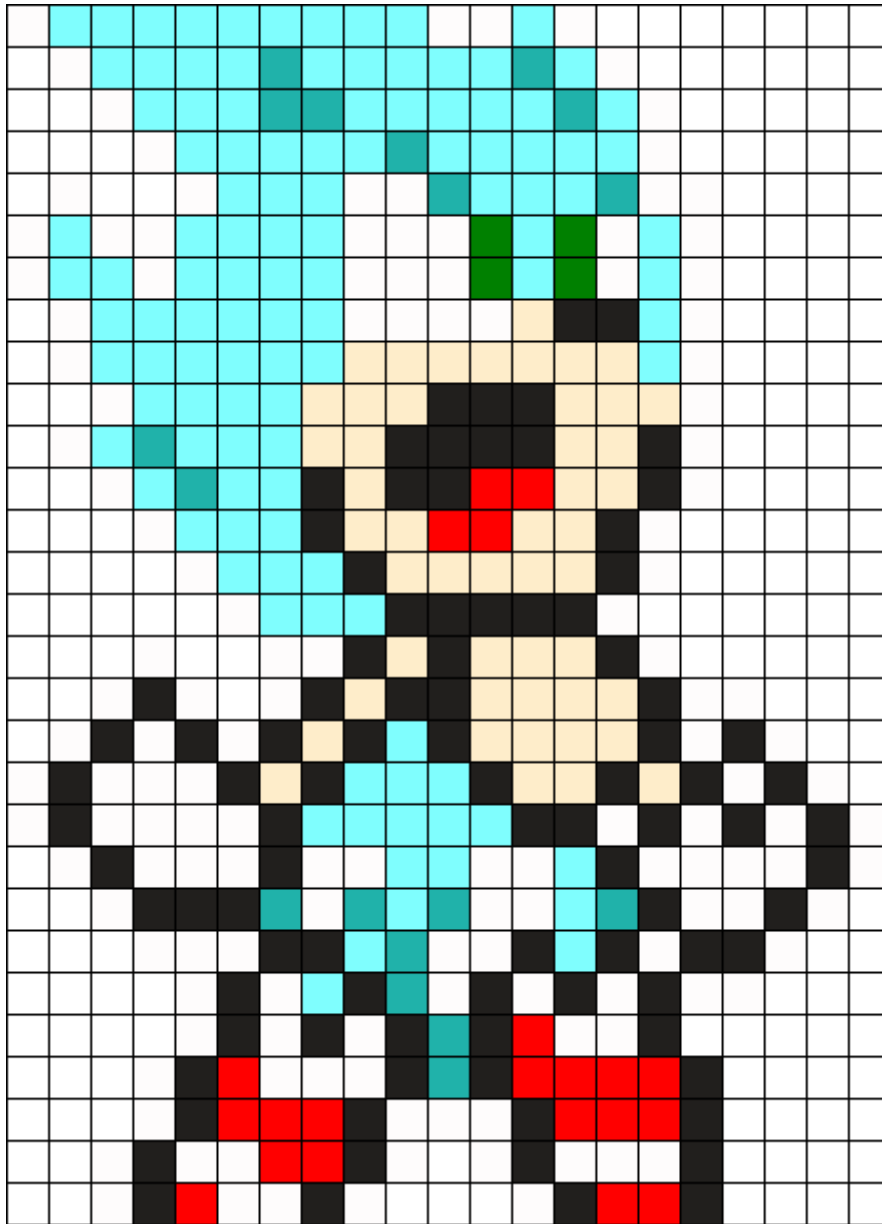

Hyper Sonic Kandi Pattern

Created by: superev64

21 columns wide x 29 rows tall

140

111

93

48

21

18

4