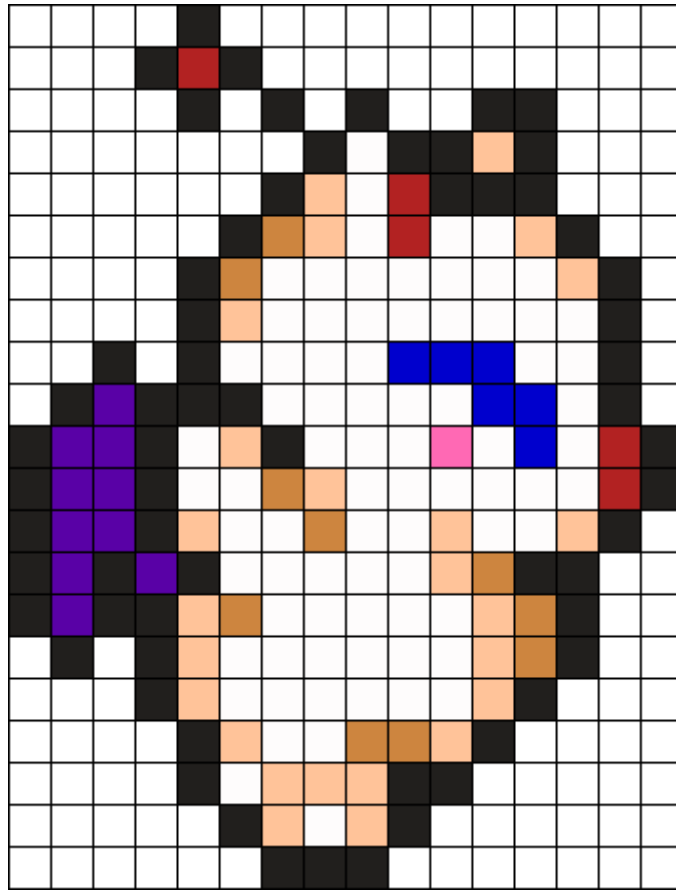

Moogle Kandi Pattern

Created by: LadyRaveicorn

16 columns wide x 21 rows tall

78

64

25

10

10