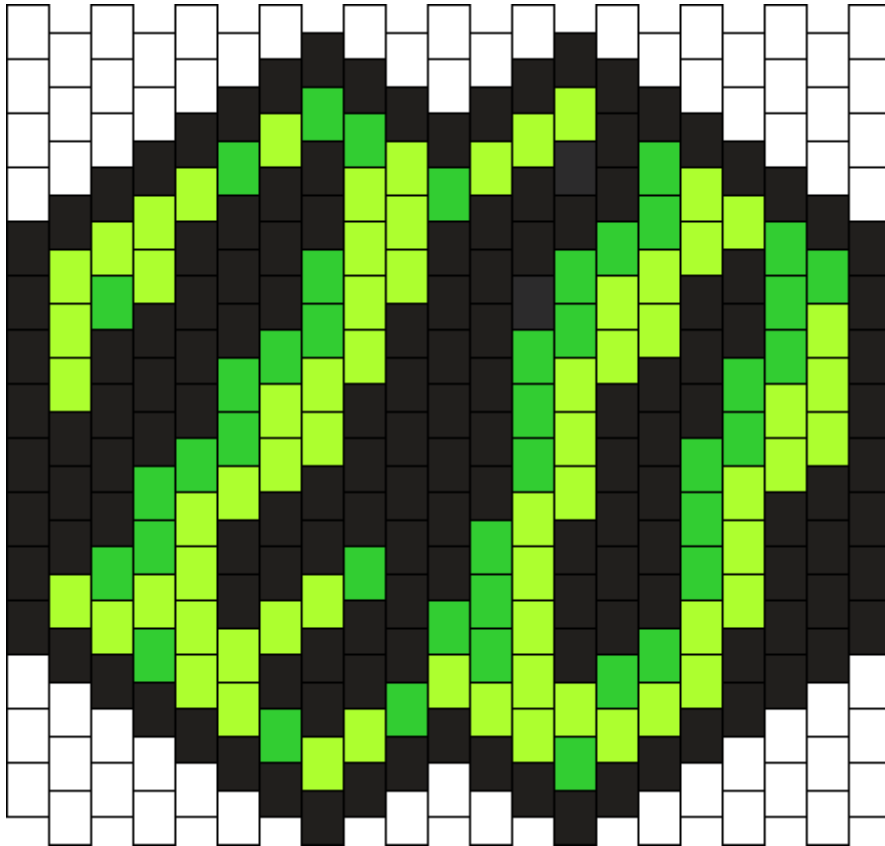

Green Zebra Kandi Pattern

Created by: Rayden

21 columns wide x 15 rows tall

140	42	66	2
-----	----	----	---