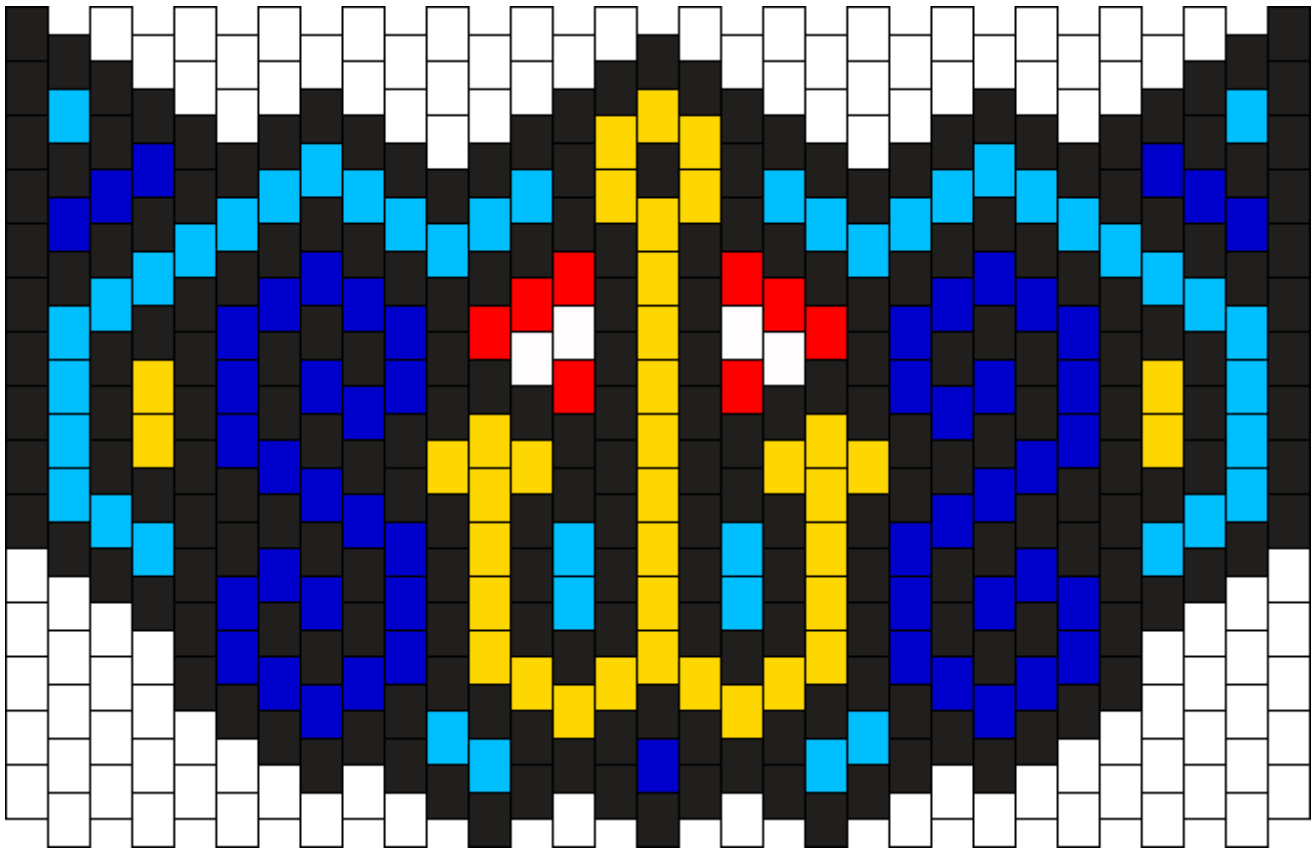

Nautical Mask Kandi Pattern

Created by: gotmon4

31 columns wide x 15 rows tall

220	44	38	53	8	4
-----	----	----	----	---	---