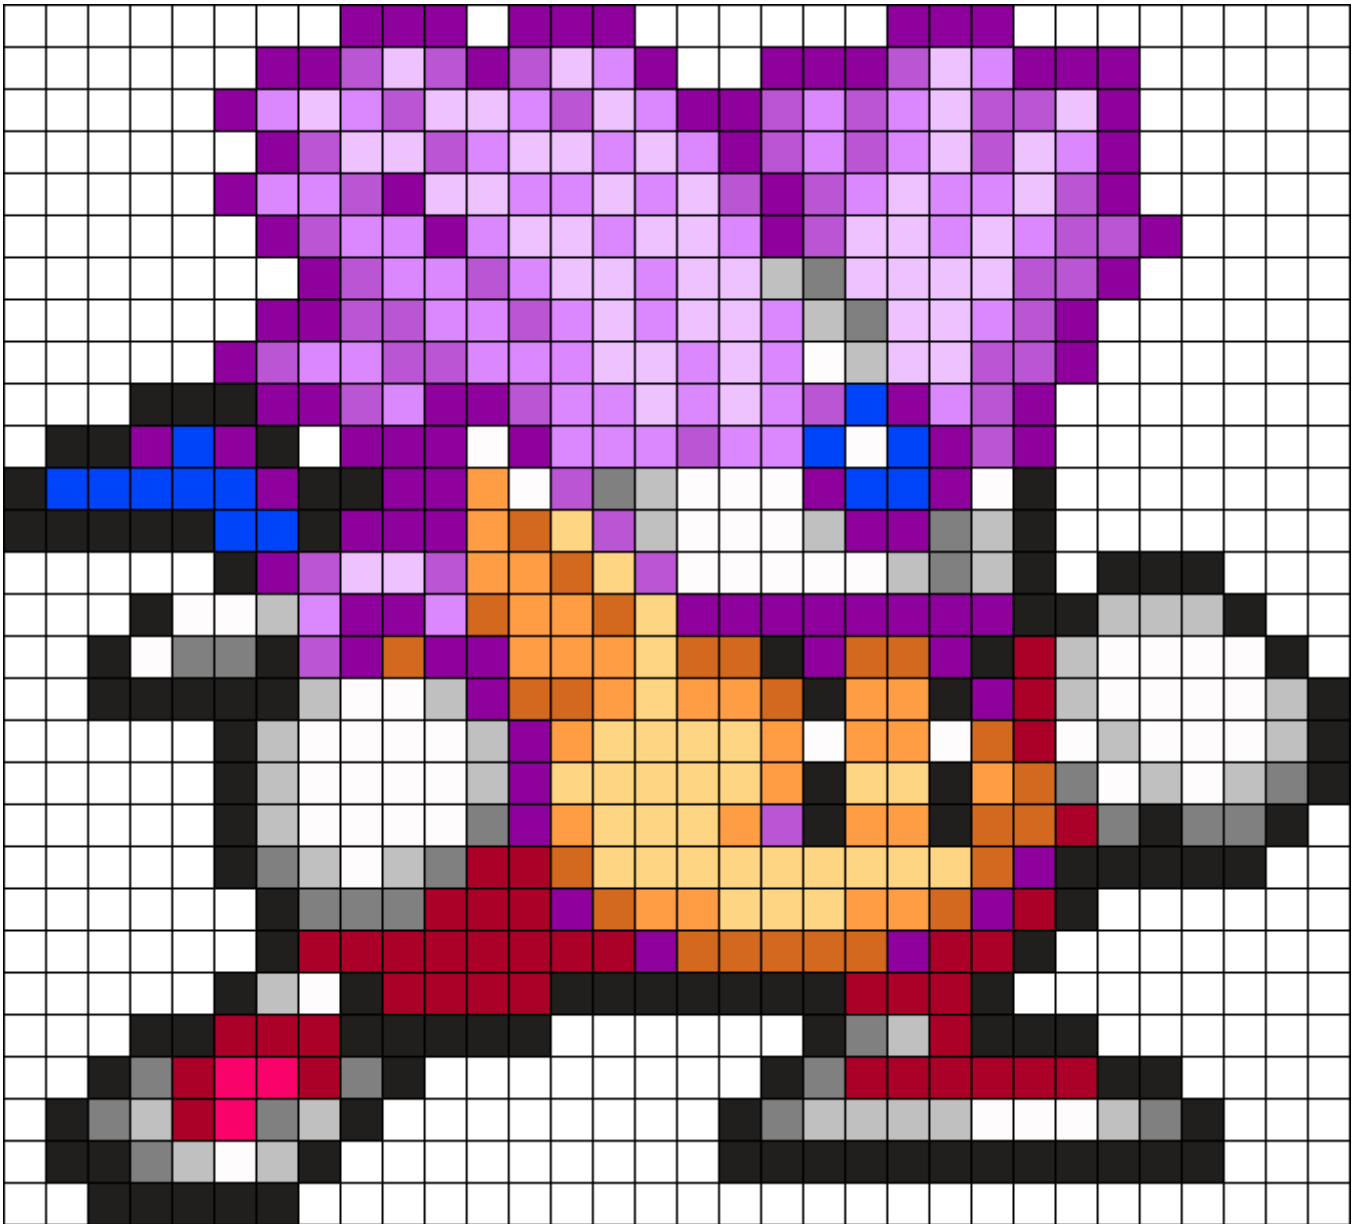

Knuckle Joe Kandi Pattern

Created by: HoshiNoKaabi

32 columns wide x 29 rows tall

110	91	59	55	51	49	40	40	31	28	27	25	13
3												