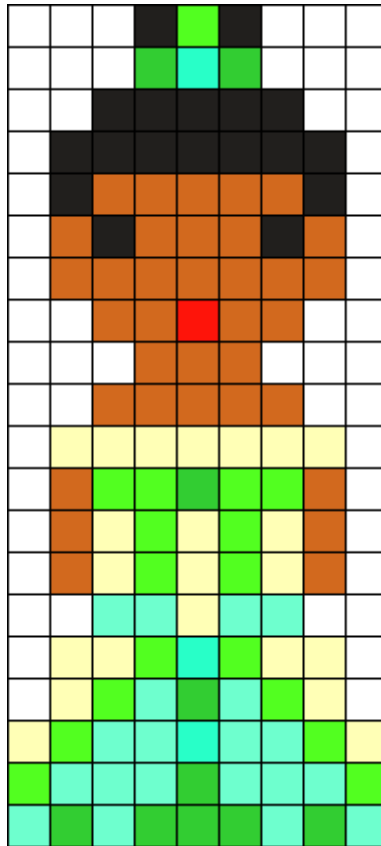

Princess Tiana Kandi Pattern

Created by: MusicIsLife

9 columns wide x 20 rows tall

35	22	20	18	17	10	3	1
----	----	----	----	----	----	---	---