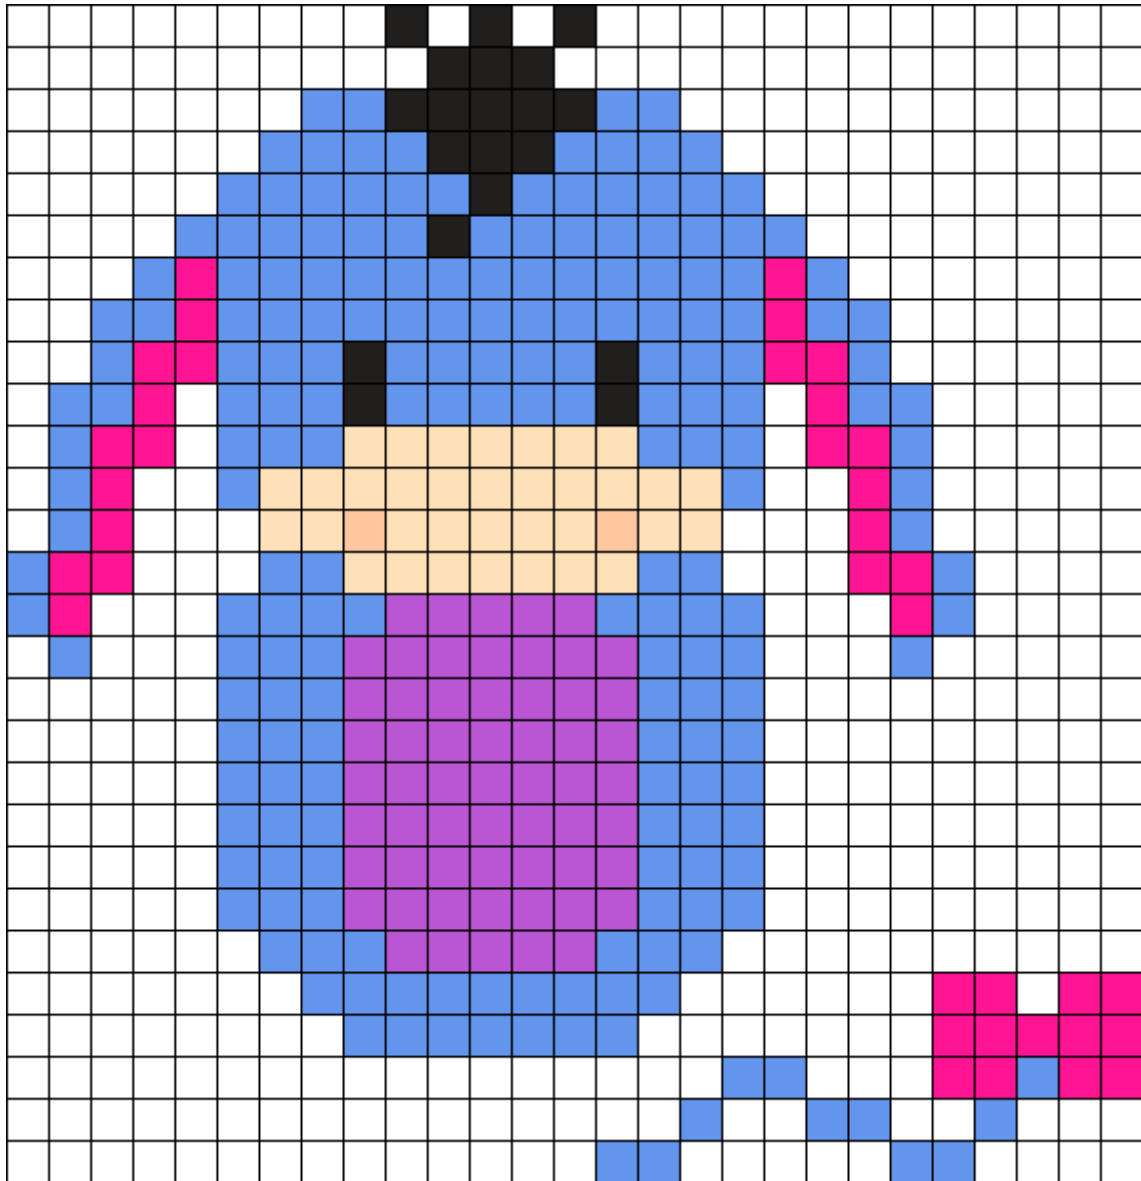

Eeyor And Tail Kandi Pattern

Created by: tashar_h

27 columns wide x 28 rows tall

205	59	37	34	20	2
-----	----	----	----	----	---