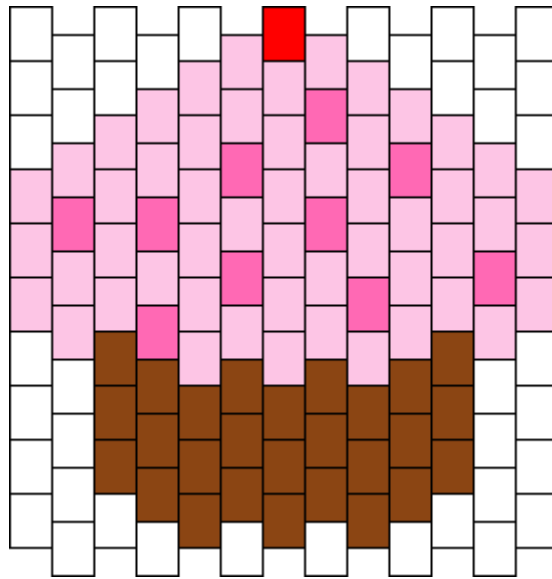

Cupcake Peyote Charm Kandi Pattern

Created by: ReginaRegenbogen

13 columns wide x 10 rows tall

52	1	10	27
----	---	----	----