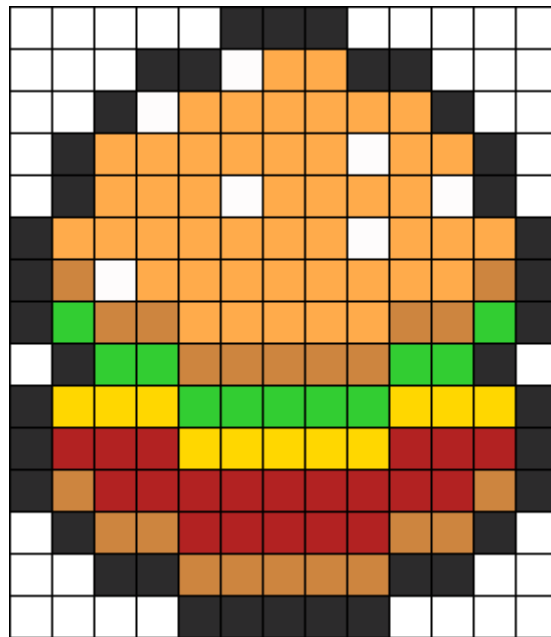

Hamburger Perler Kandi Pattern

Created by: AnimePunk91

13 columns wide x 15 rows tall

46	38	22	20	11	11	7
----	----	----	----	----	----	---