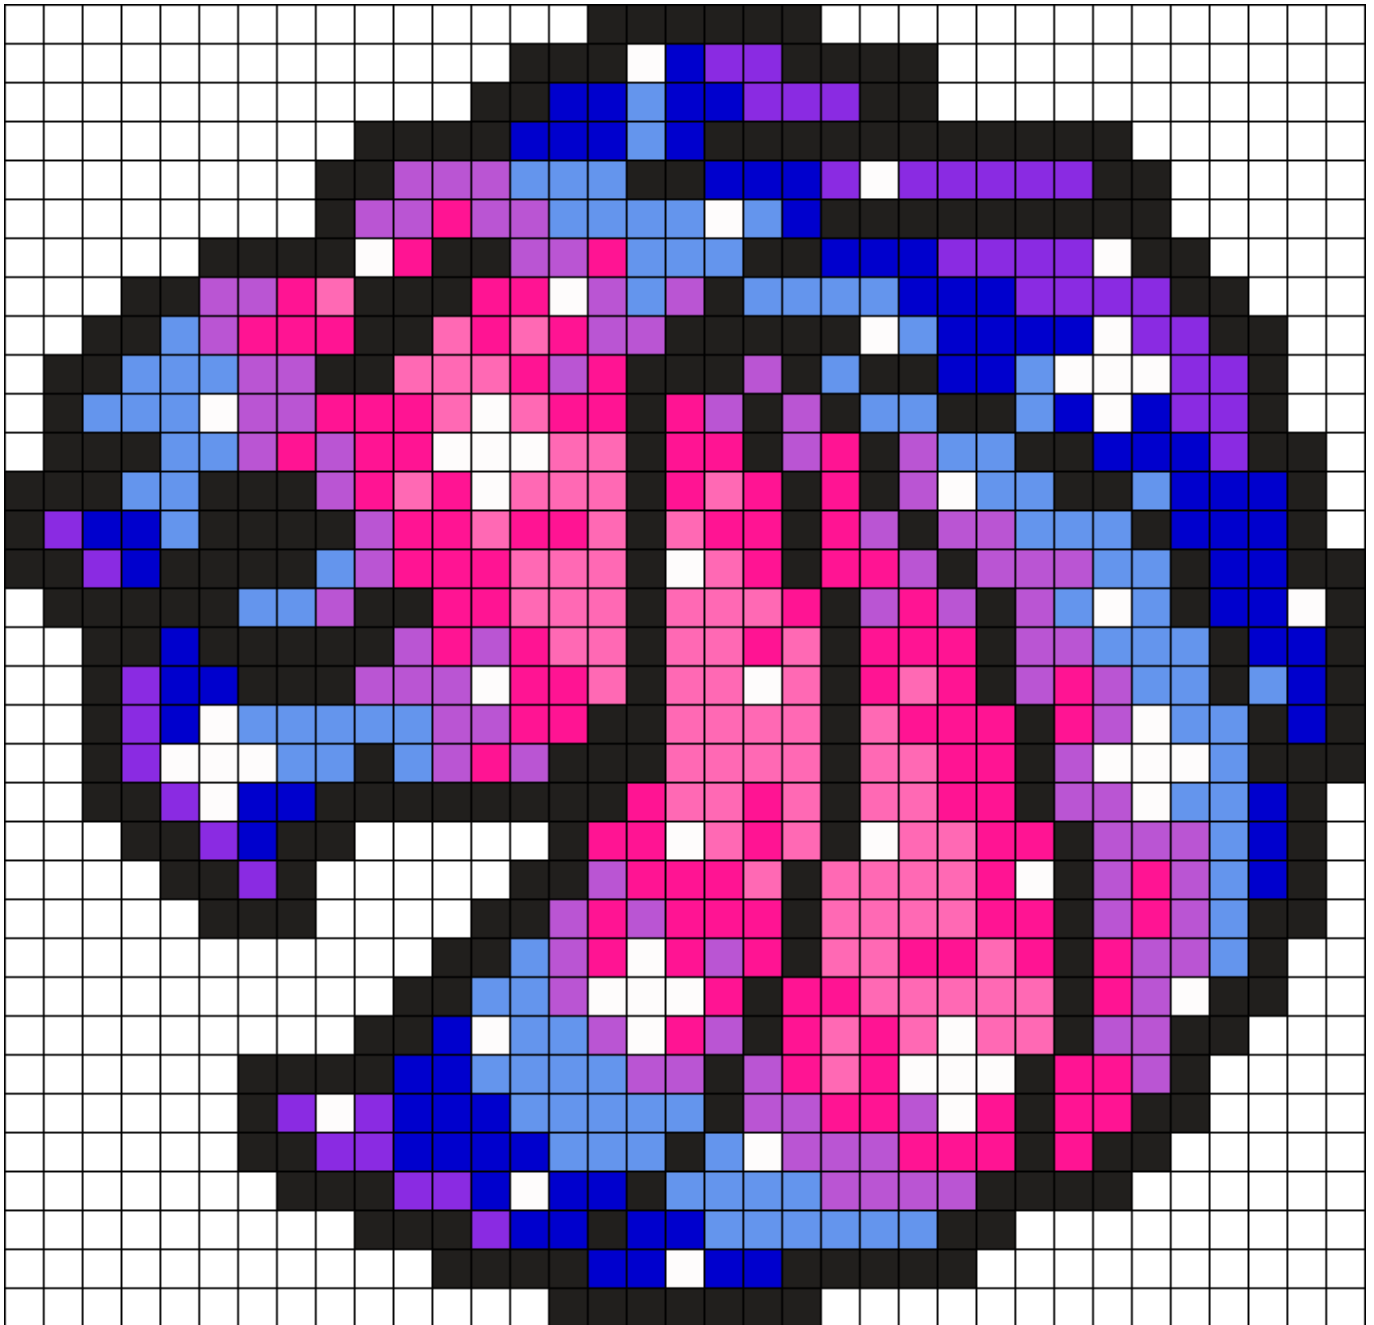

Stary Seven Lions Kandi Pattern

Created by: WhiteOuT

35 columns wide x 34 rows tall

292	115	102	94	80	78	53	41
-----	-----	-----	----	----	----	----	----