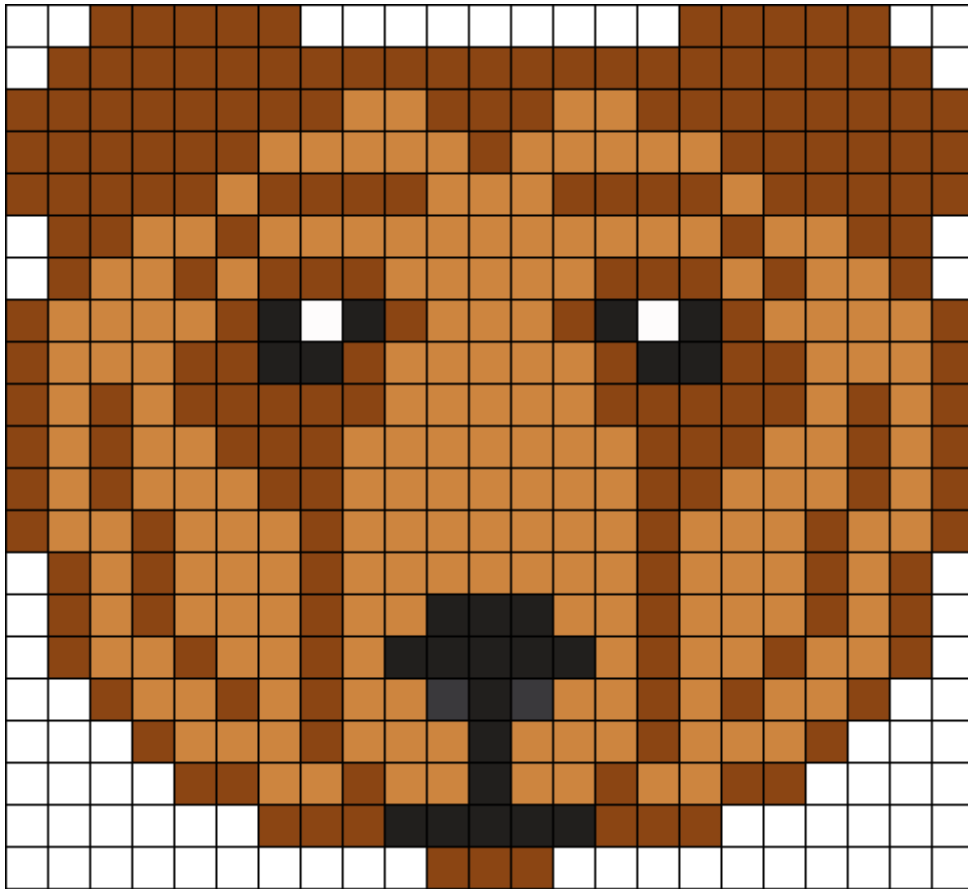

Grizzly Bear Kandi Pattern

Created by: itsdanijag

23 columns wide x 21 rows tall

192	188	24	2	2
-----	-----	----	---	---