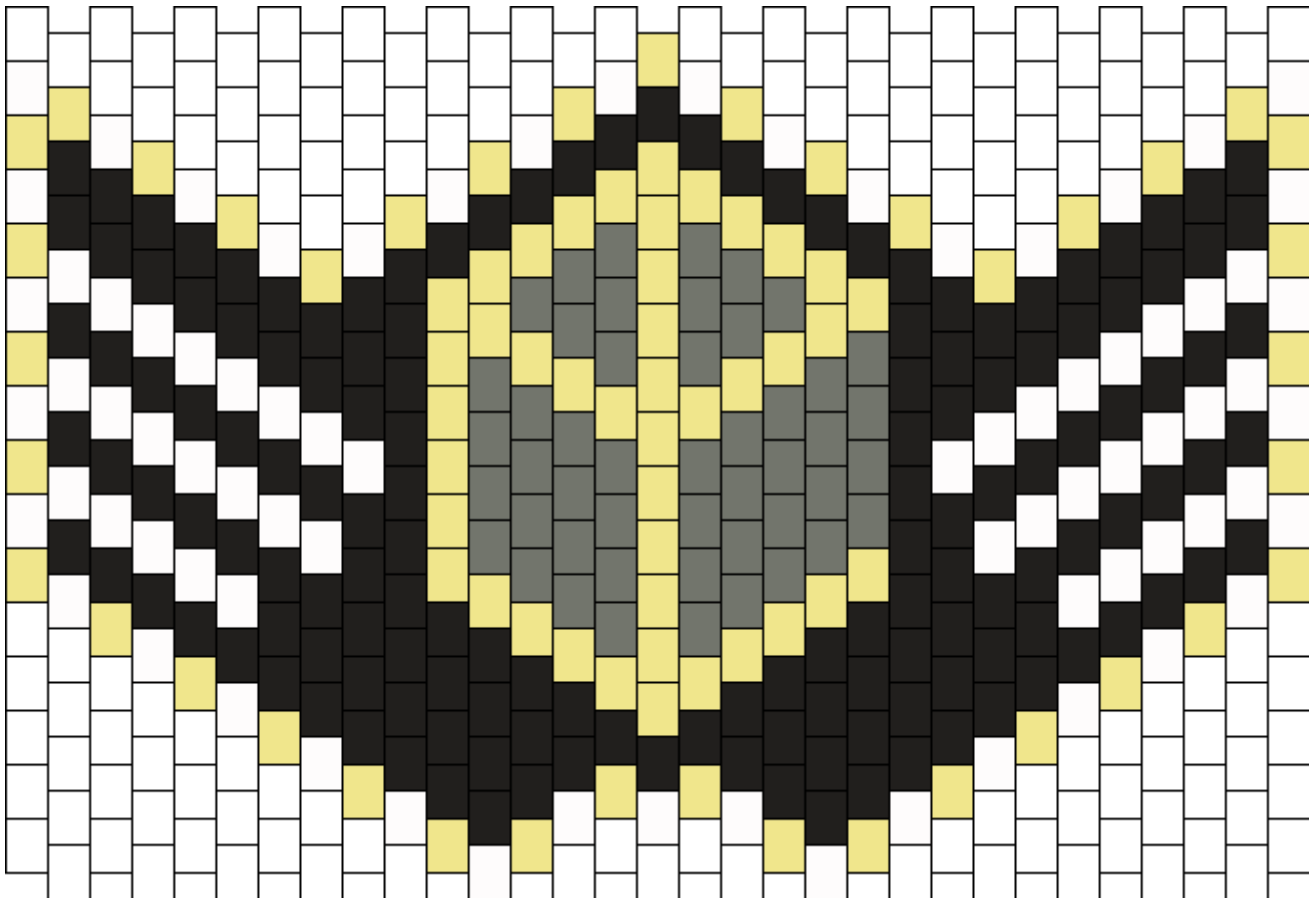

Yellow Claw 2 Kandi Pattern

Created by: b_ri23

31 columns wide x 16 rows tall

150	82	79	48
-----	----	----	----