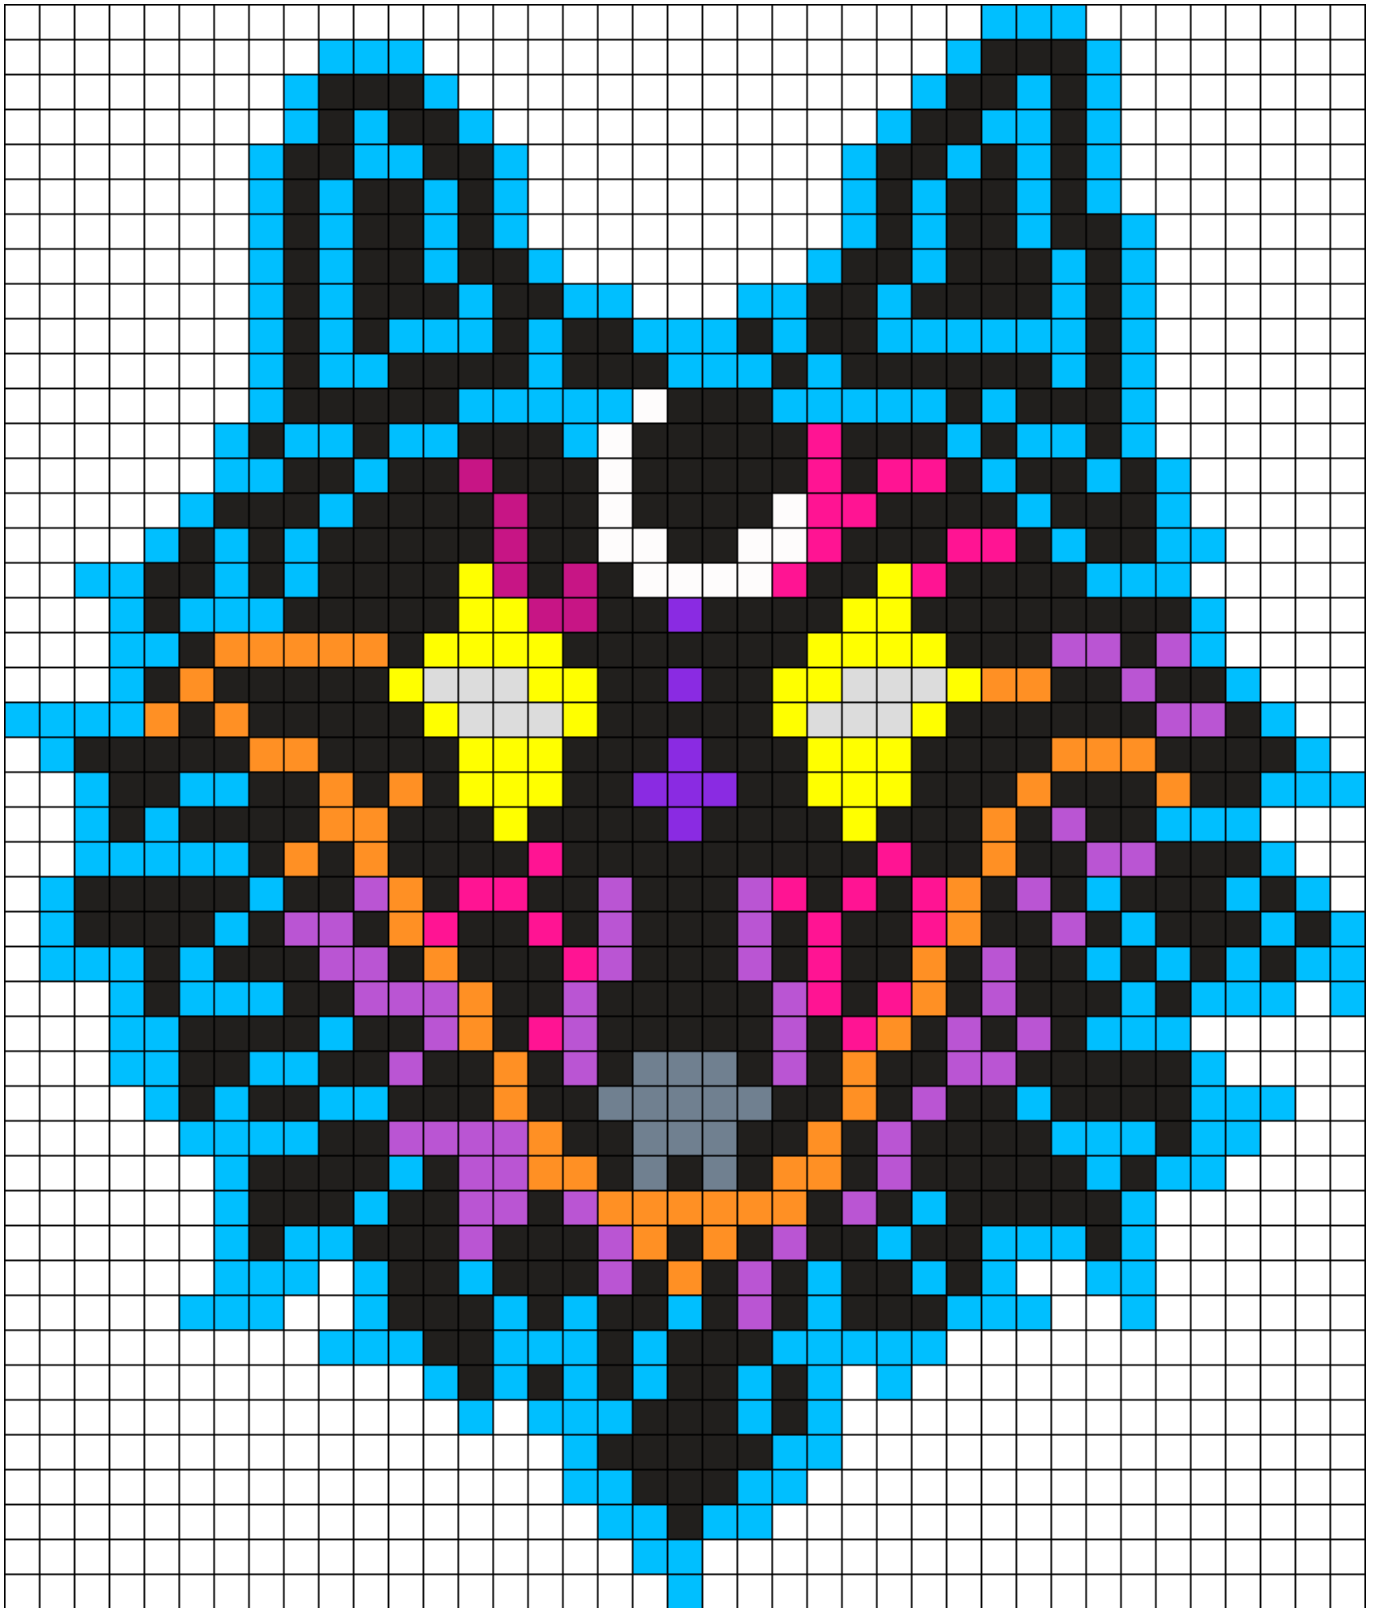

Galaxy Wolf Kandi Pattern

Created by: Akustic_Otter

39 columns wide x 46 rows tall

565	303	58	54	38	28	13	13	12	7	7
-----	-----	----	----	----	----	----	----	----	---	---