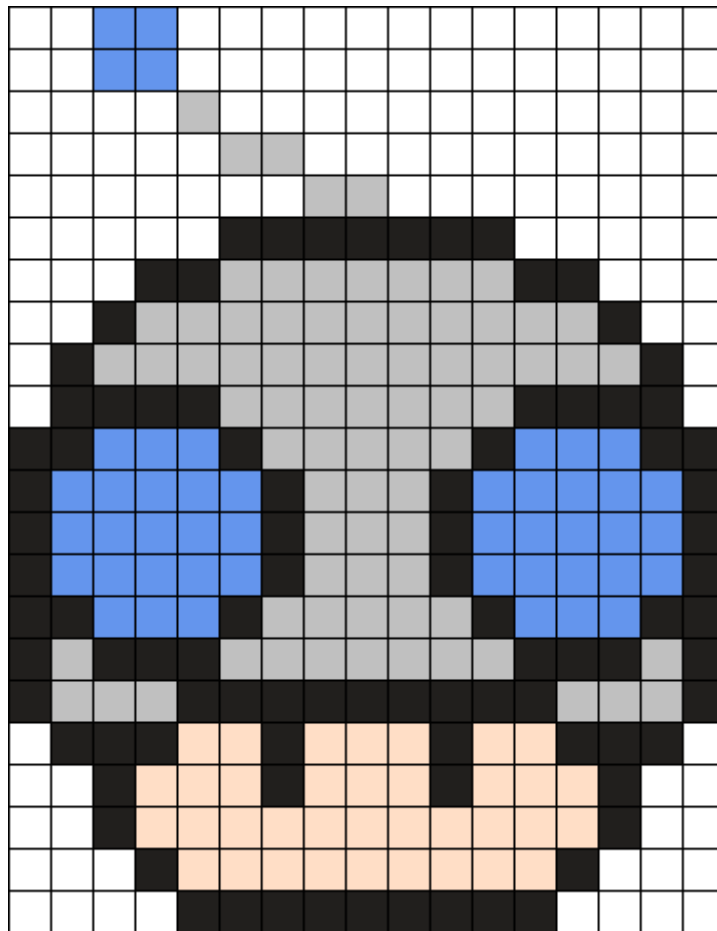

Gir Mushroom Kandi Pattern

Created by: tashar_h

17 columns wide x 22 rows tall

91	77	46	36
----	----	----	----