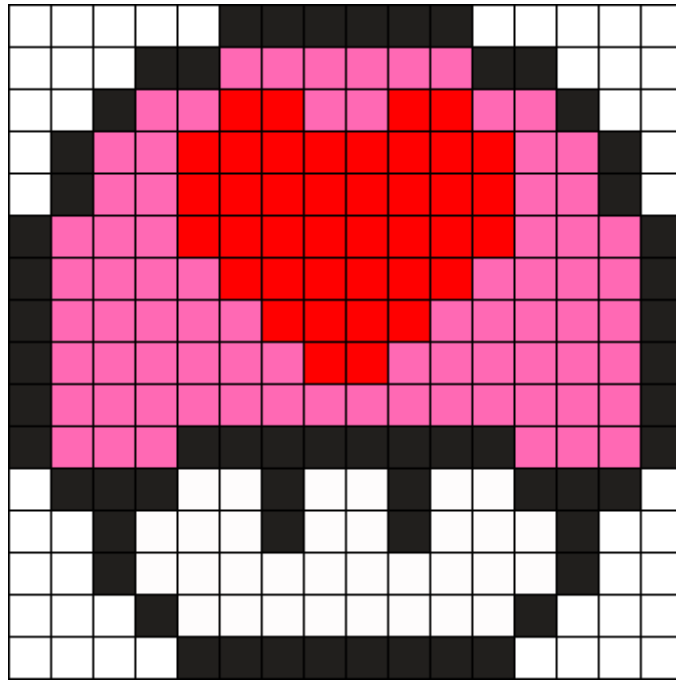

Heart Mushroom Kandi Pattern

Created by: tashar_h

16 columns wide x 16 rows tall

76 60 40 32