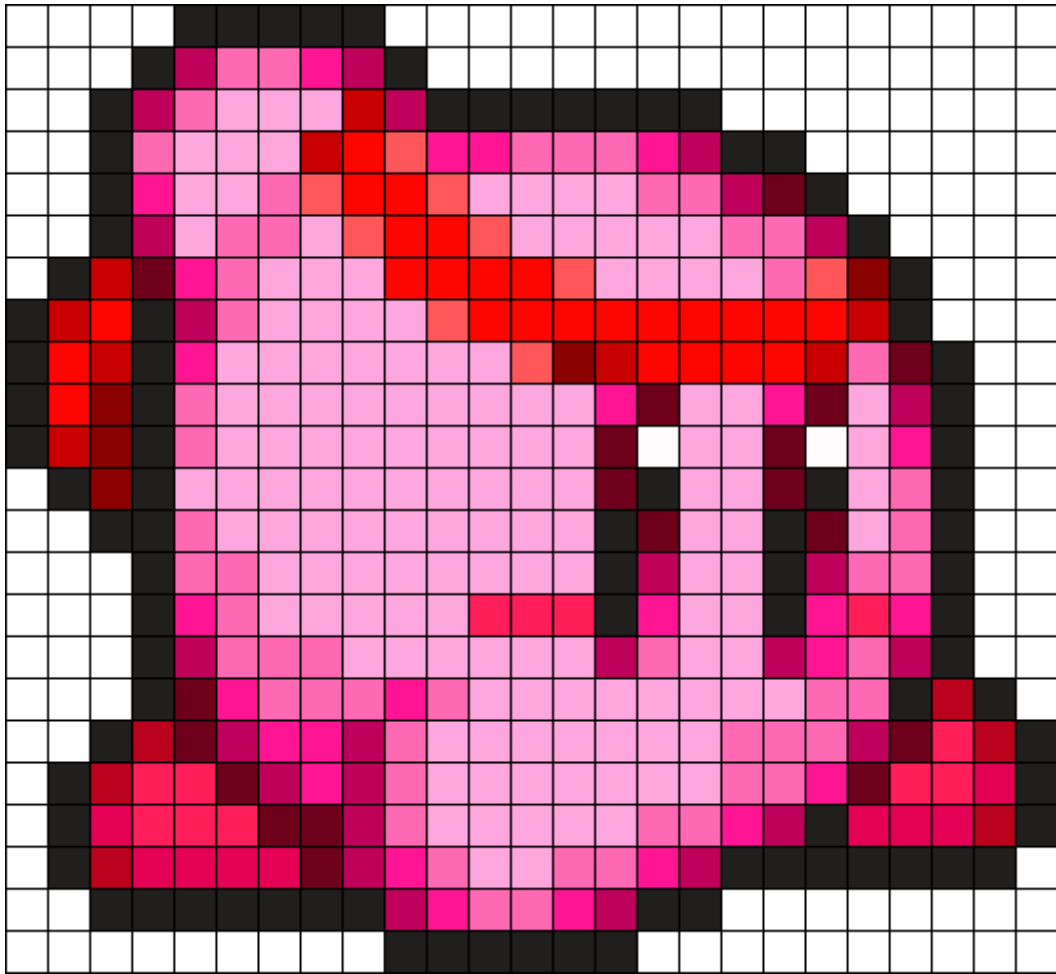

# Fighter Kirby Kandi Pattern

Created by: HoshiNoKaabi

25 columns wide x 23 rows tall

140	89	54	27	26	25	19	12	9	9	9	6	5
-----	----	----	----	----	----	----	----	---	---	---	---	---

2