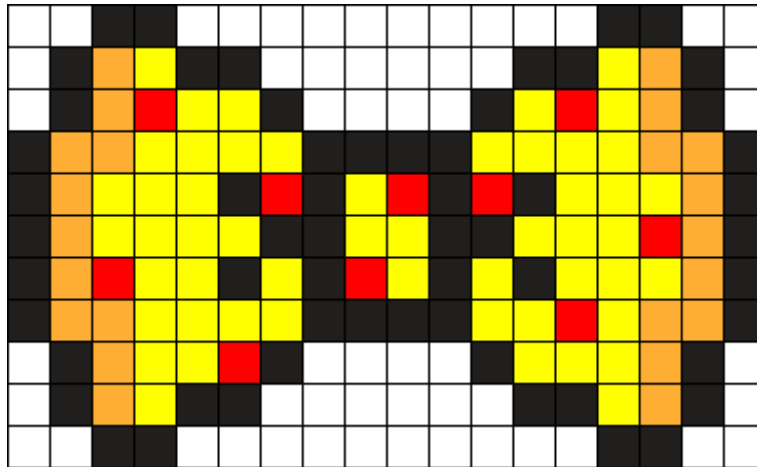

Pizza Bow Kandi Pattern

Created by: Smollbean

18 columns wide x 11 rows tall

58	52	22	10
----	----	----	----