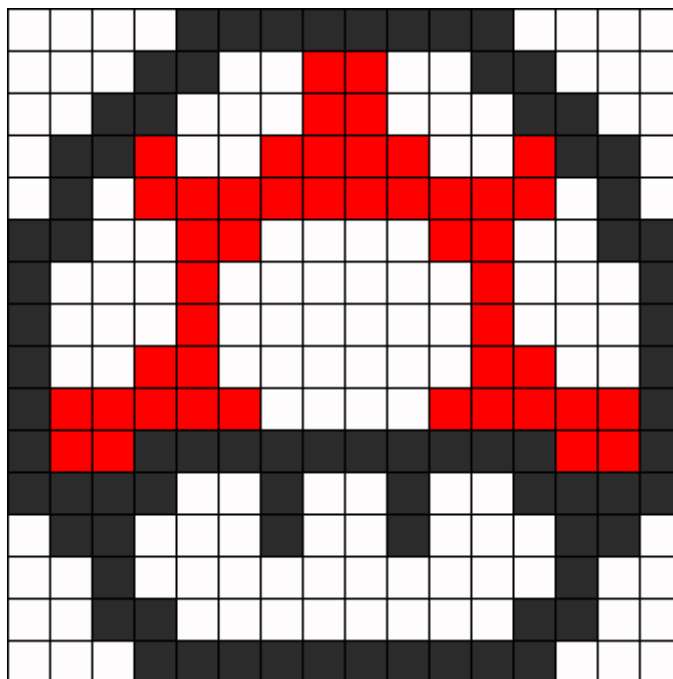

Mario Mushroom Extra Life Kandi Pattern

Created by: Panda_Morphine

16 columns wide x 16 rows tall

132

78

46