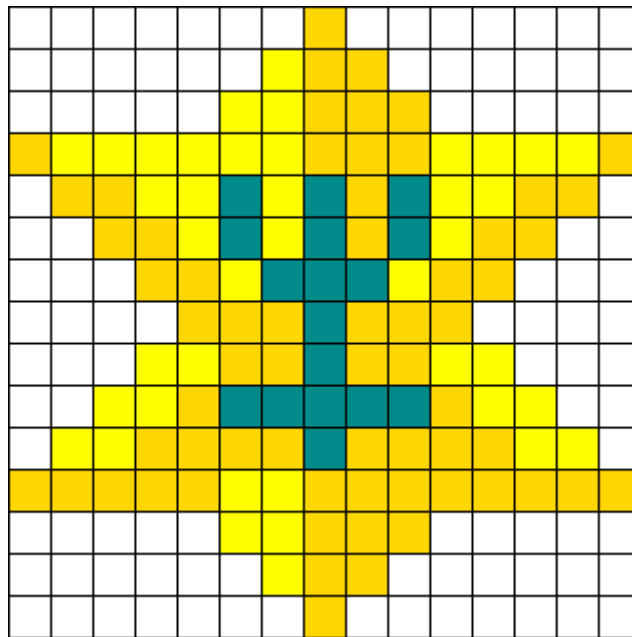

Sailor Neptune Star Sign Kandi Pattern

Created by: sothornsan

15 columns wide x 15 rows tall

64	40	17
----	----	----