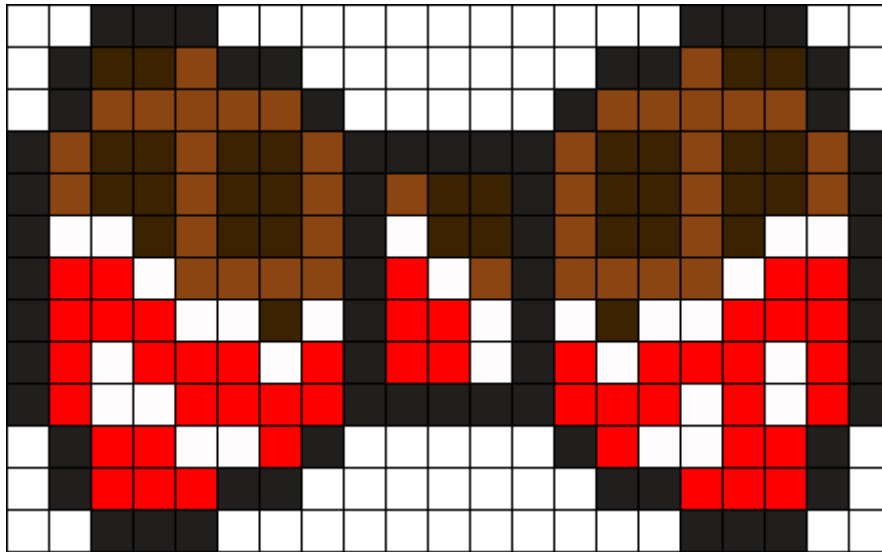

# Chocolate Bow Kandi Pattern

Created by: Smollbean

21 columns wide x 13 rows tall

66	47	38	32	28
----	----	----	----	----