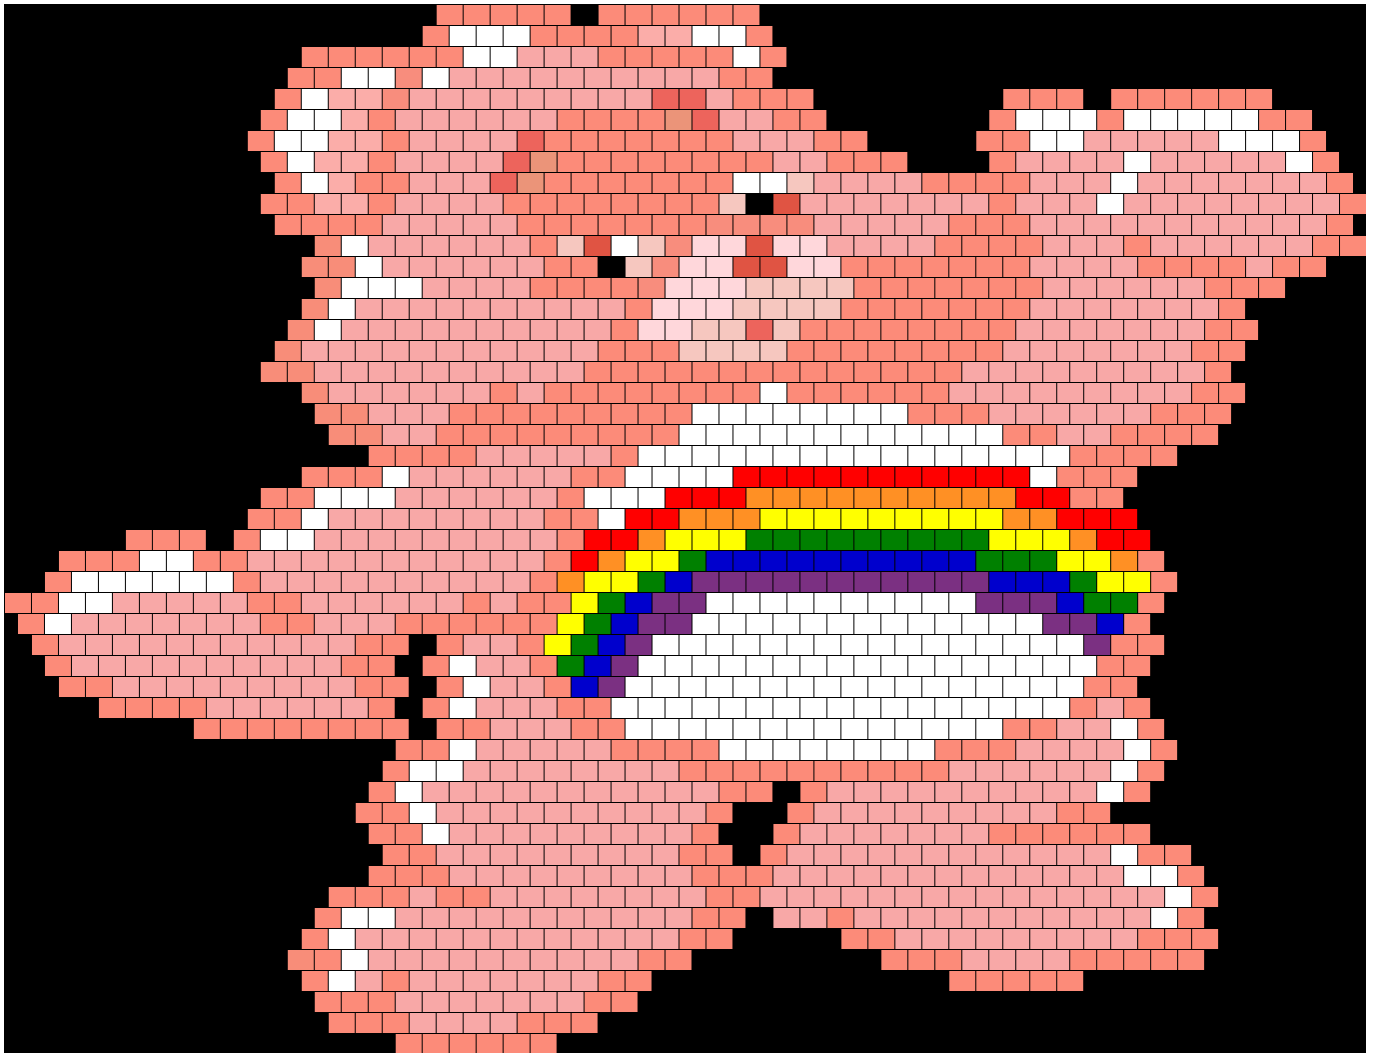

Cheer Bear Kandi Pattern

Created by: Cami_and_Fawn

50 columns wide x 50 rows tall

244	484	610	26	20	26	21	21	24	12	9	16	15
5	672	20	7	3								