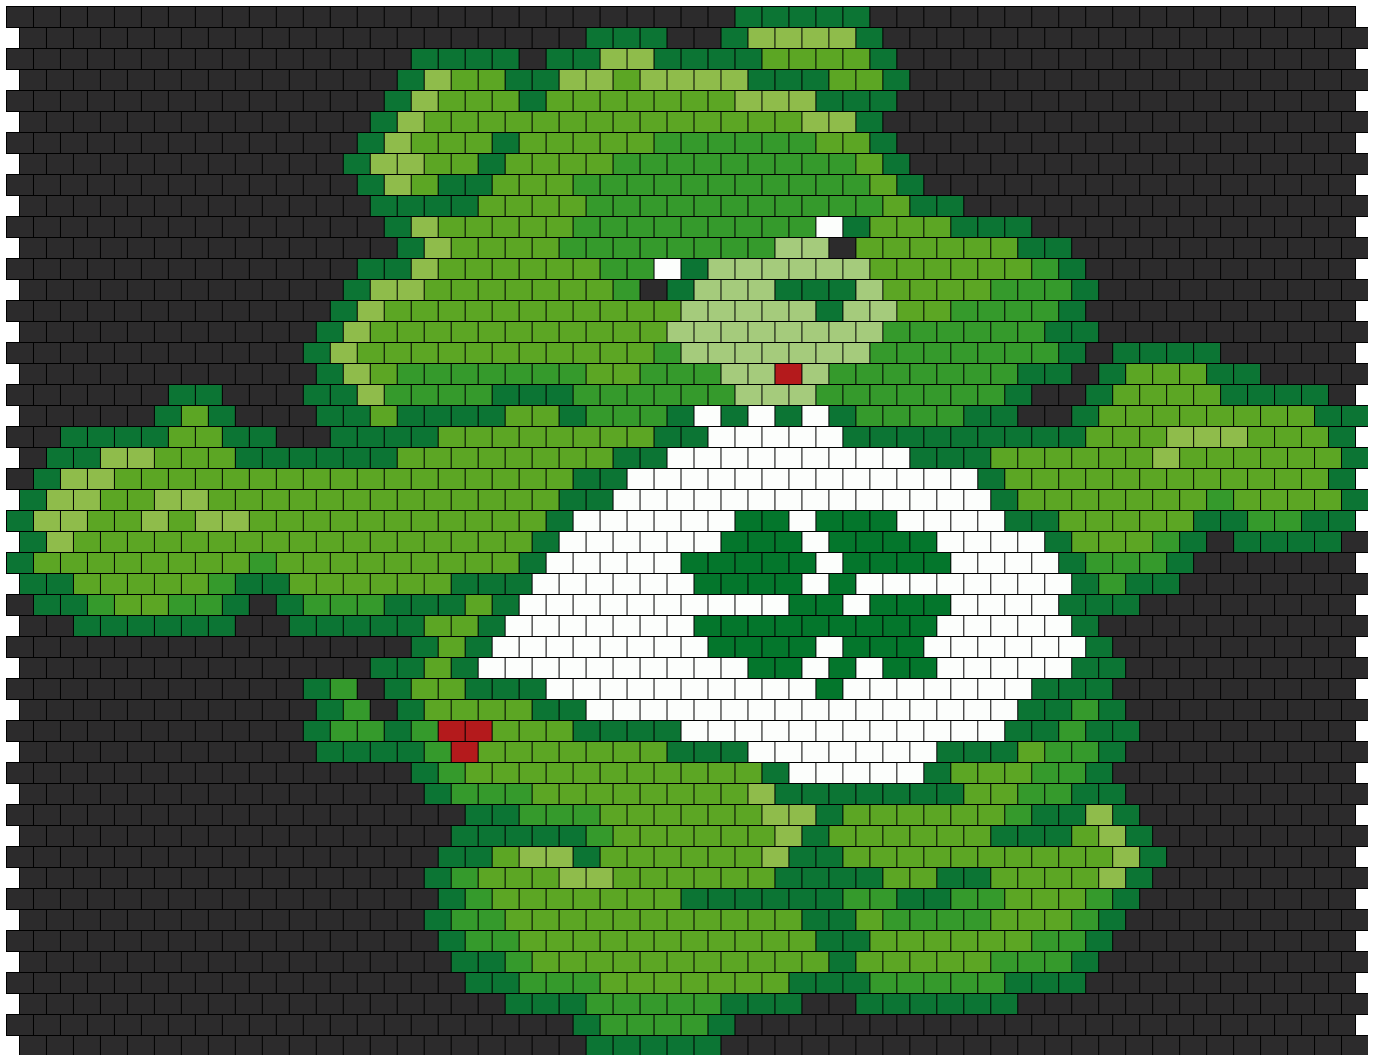

# Good Luck Bear Kandi Pattern

Created by: Cami\_and\_Fawn

50 columns wide x 50 rows tall

53	209	355	40	1088	198	489	4	65
----	-----	-----	----	------	-----	-----	---	----