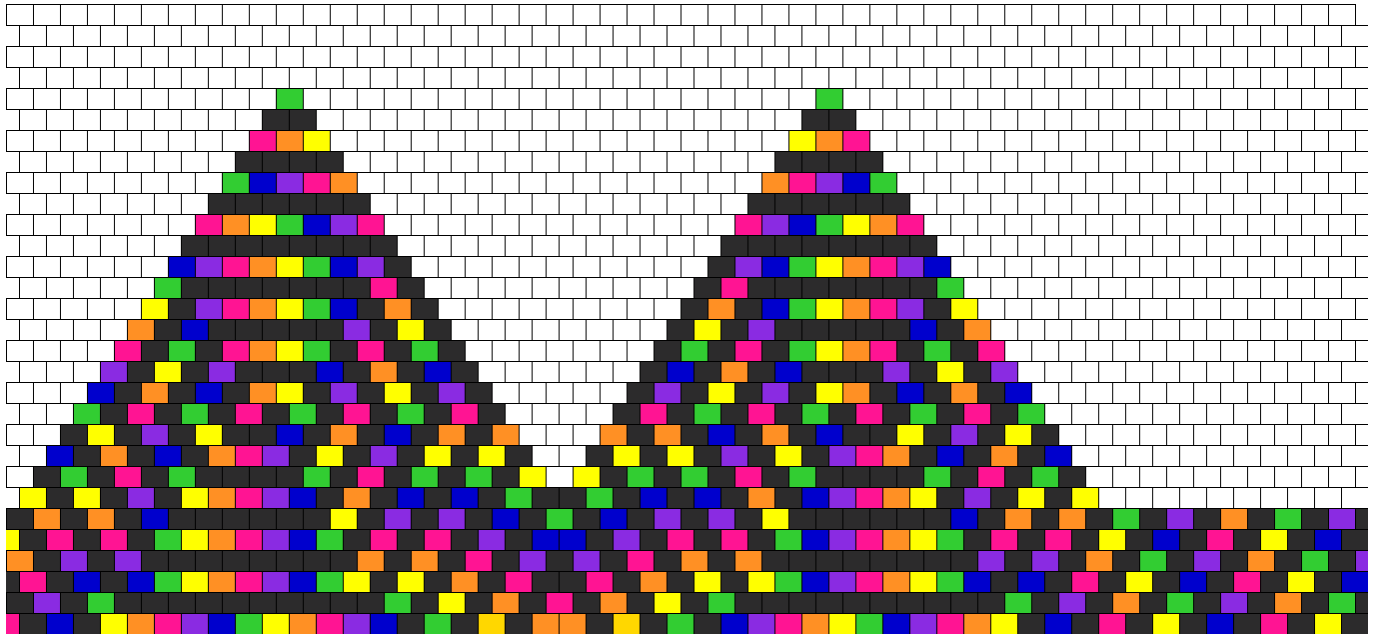

SwirlyKandiBra Kandi Pattern

Created by: VickyMuffins

50 columns wide x 30 rows tall

358	64	64	61	61	59	57	2
-----	----	----	----	----	----	----	---