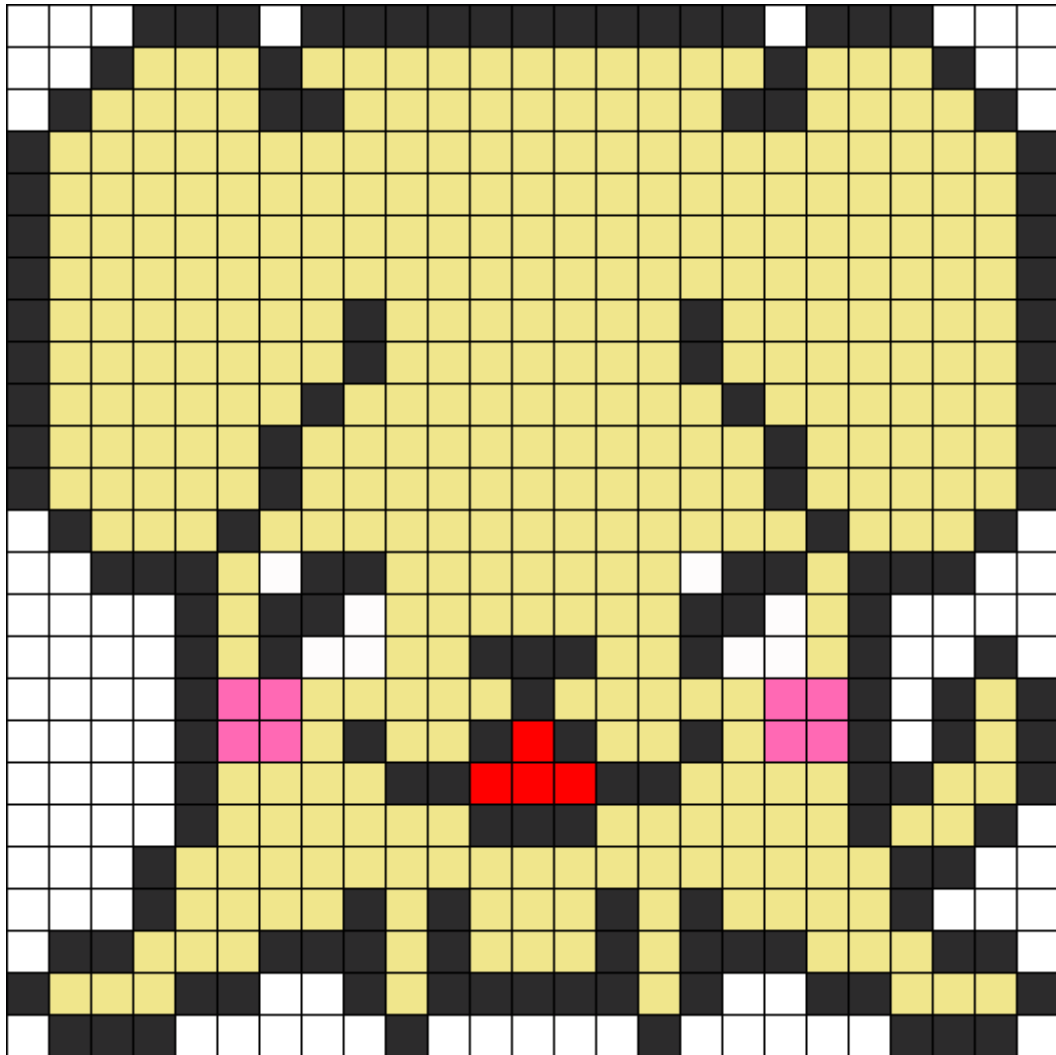

Kawaii Dog2 Kandi Pattern

Created by: Cami_and_Fawn

25 columns wide x 25 rows tall

365

152

8

8

4