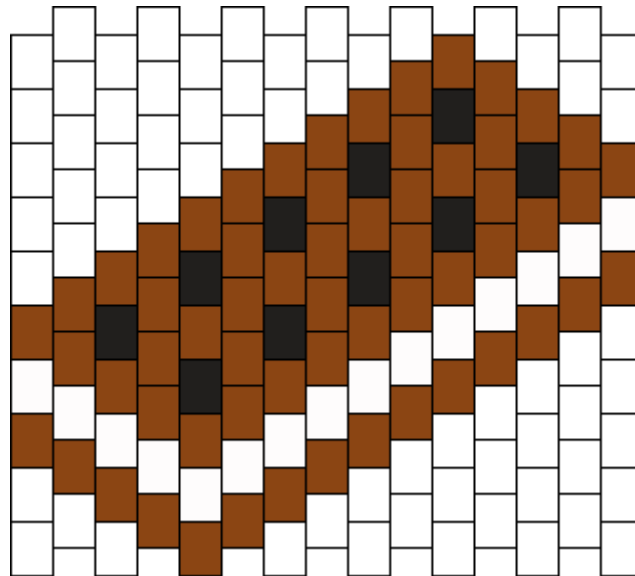

Icecream Sandwich Charm Kandi Pattern

Created by: Vermodi

15 columns wide x 10 rows tall

60	10	15
----	----	----