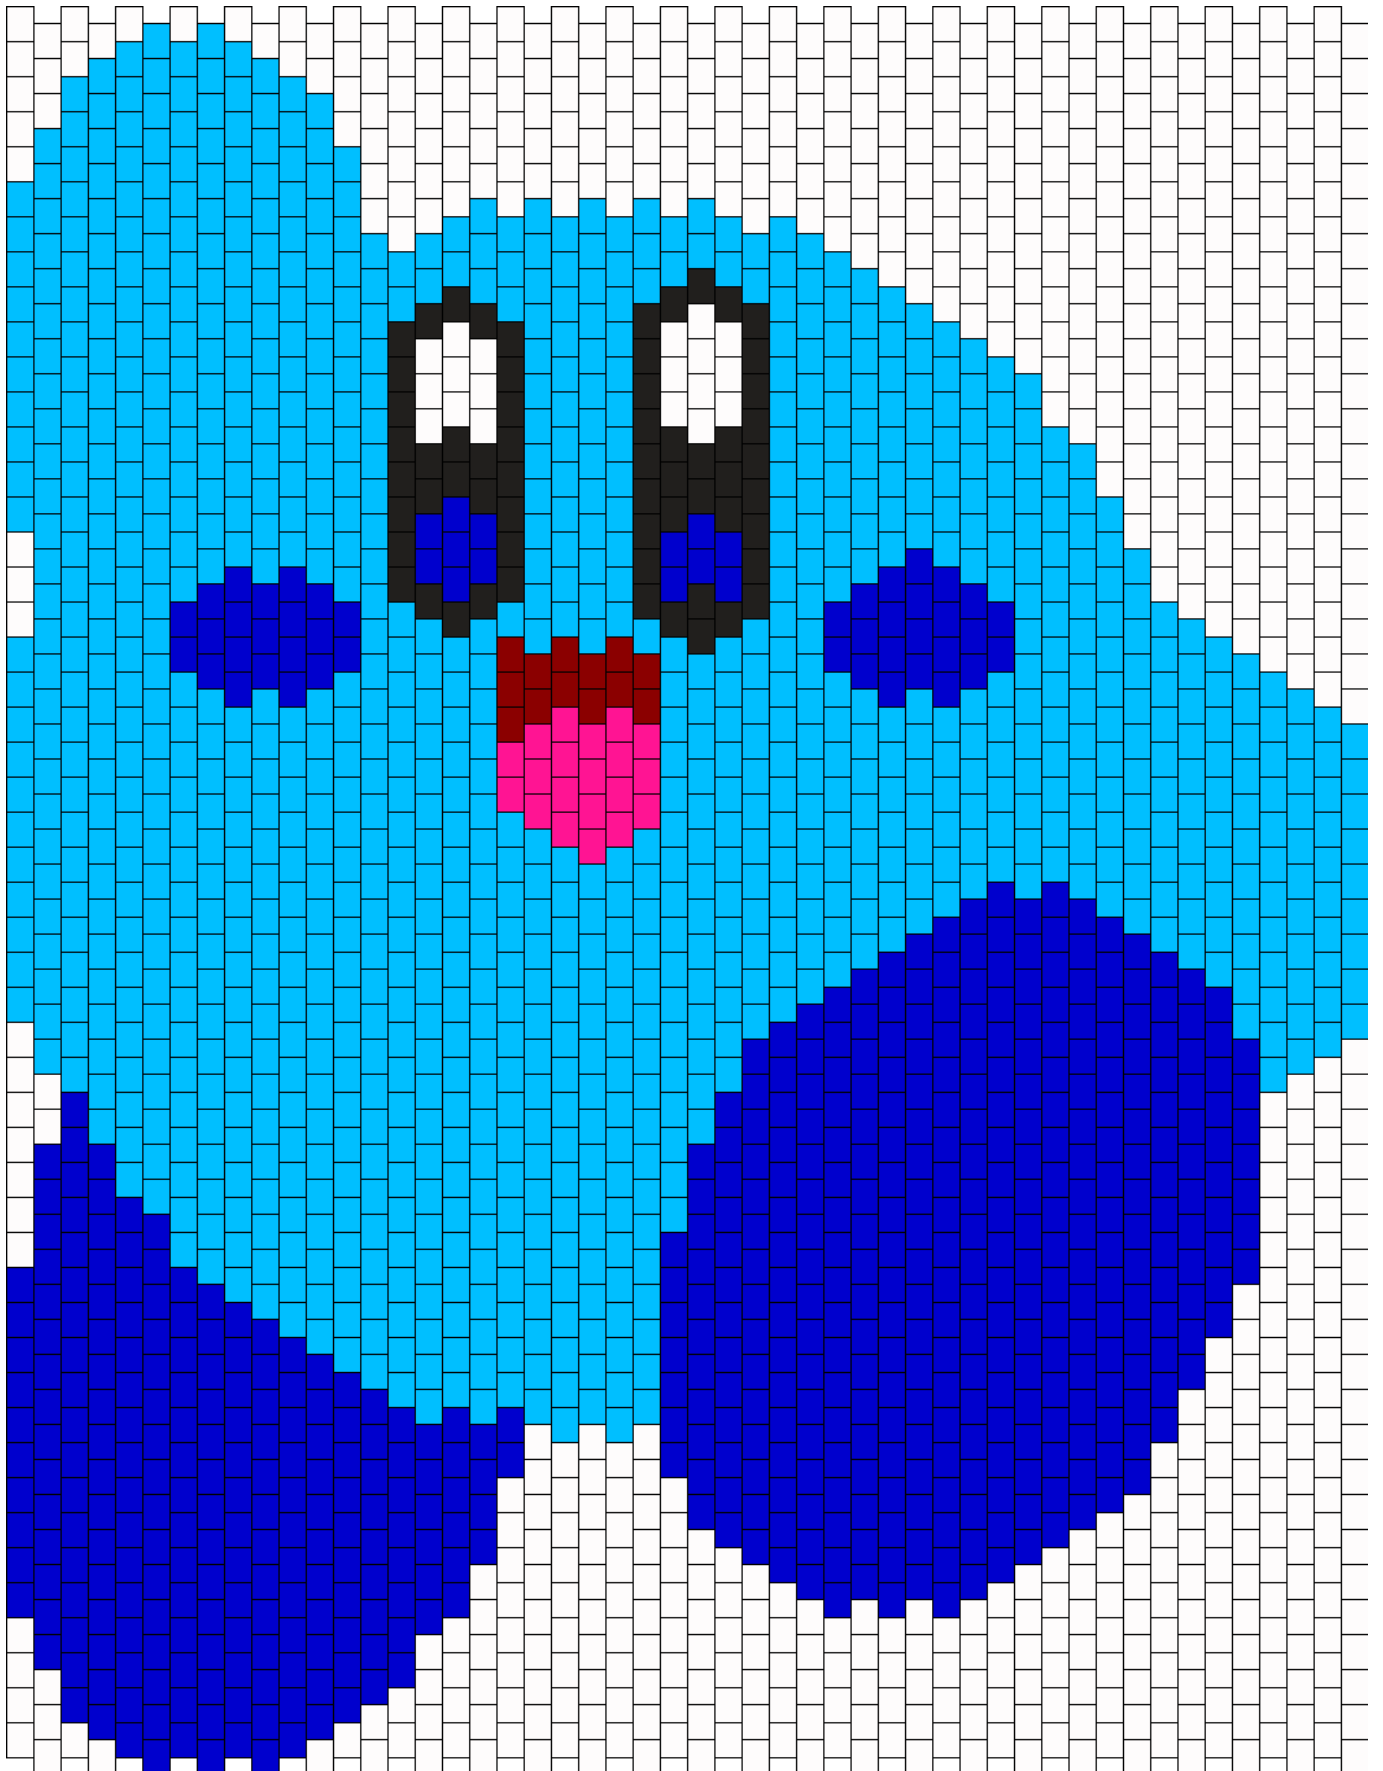

# Blue Kirby Panel Kandi Pattern

Created by: Pyroklastos

50 columns wide x 50 rows tall

735

61

615

1056

13

20