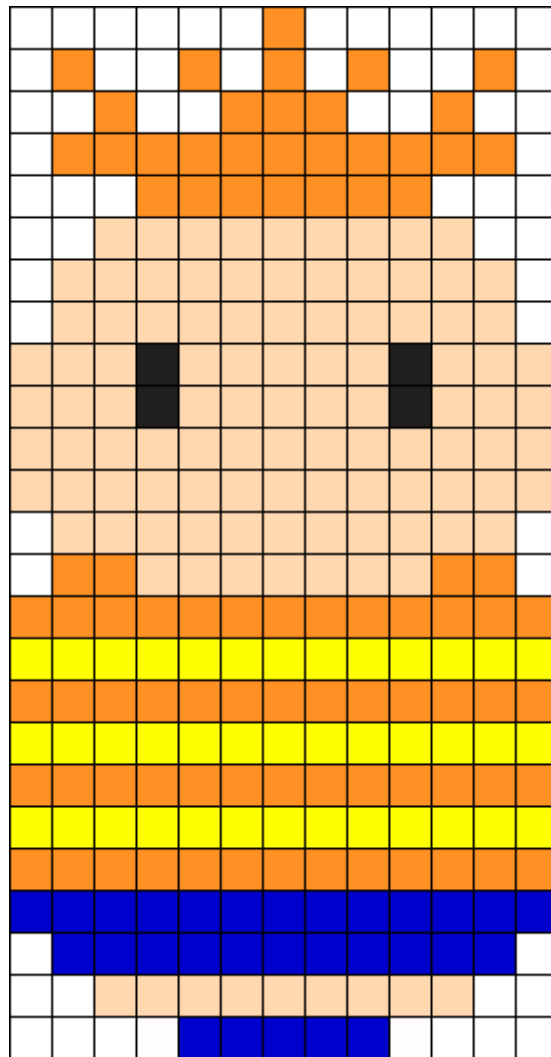

Phineas Kandi Pattern

Created by: tashar_h

13 columns wide x 25 rows tall

106	85	39	29	4	2
-----	----	----	----	---	---