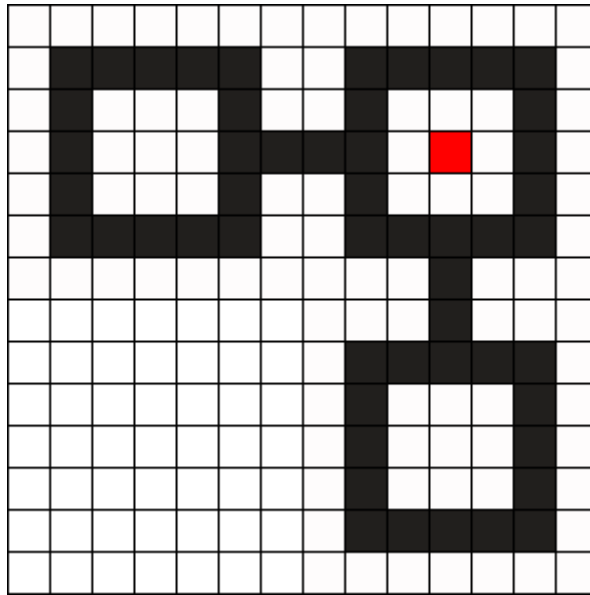

# FEAR Armacham Logo Kandi Pattern

Created by: littlekiddle

14 columns wide x 14 rows tall

94

52

1