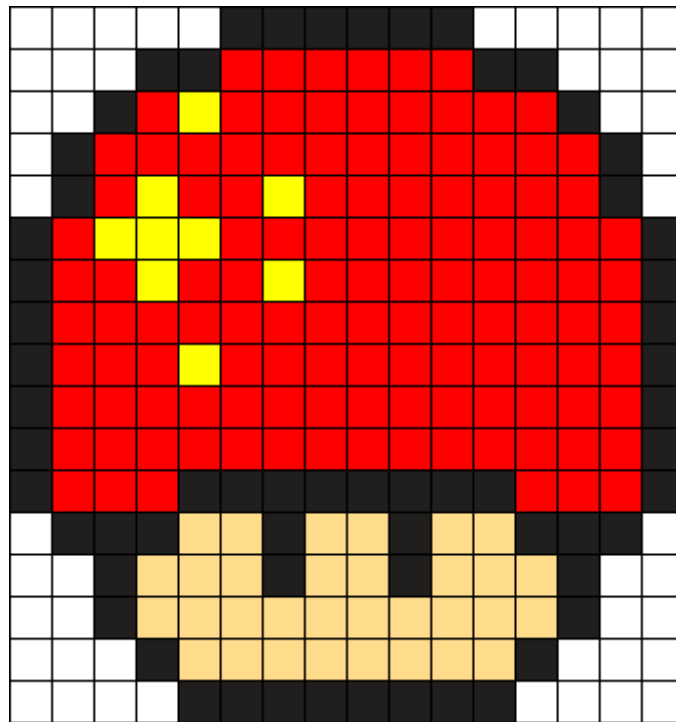

China Flag Mushroom Kandi Pattern

Created by: tashar_h

16 columns wide x 17 rows tall

121	62	32	9
-----	----	----	---