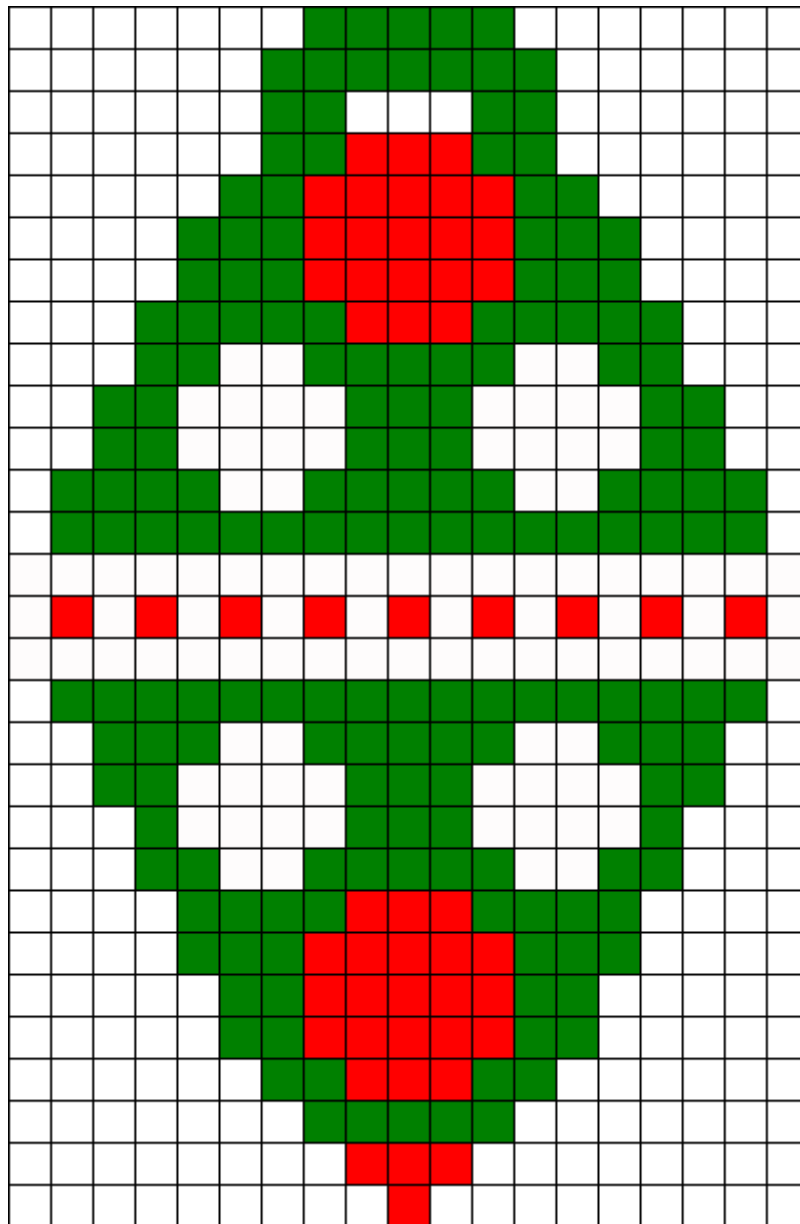

Bauble 2 Kandi Pattern

Created by: tashar_h

19 columns wide x 29 rows tall

179	96	55
-----	----	----