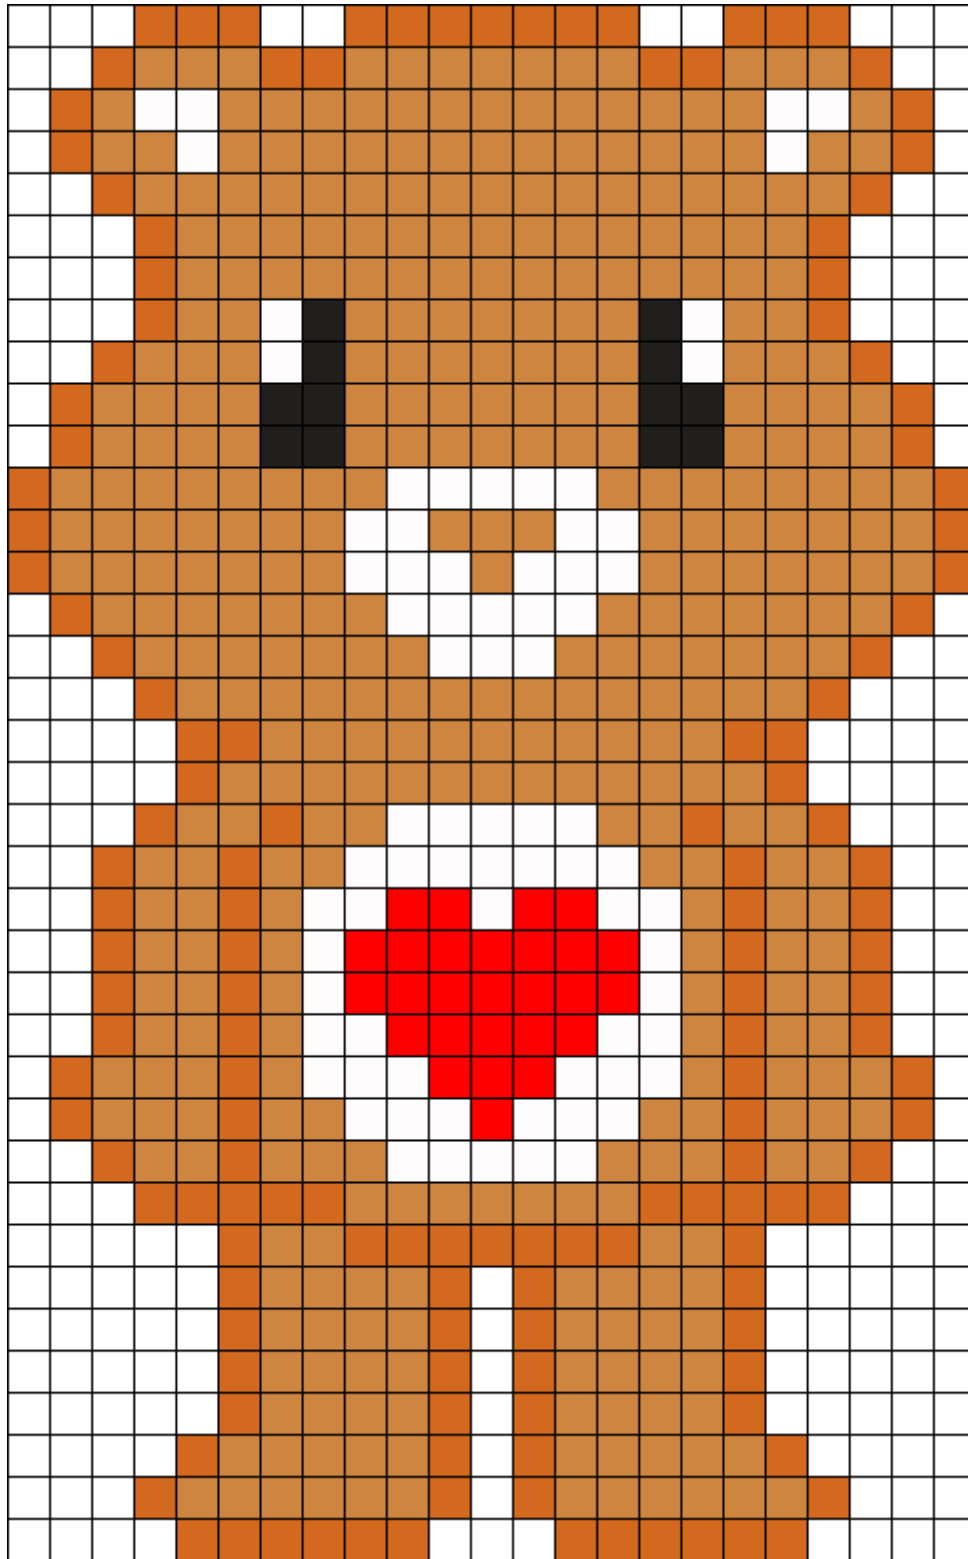

8 Bit Care Bear Tender Heart Kandi Pattern

Created by: pixelescence

23 columns wide x 37 rows tall

394

146

75

27

12