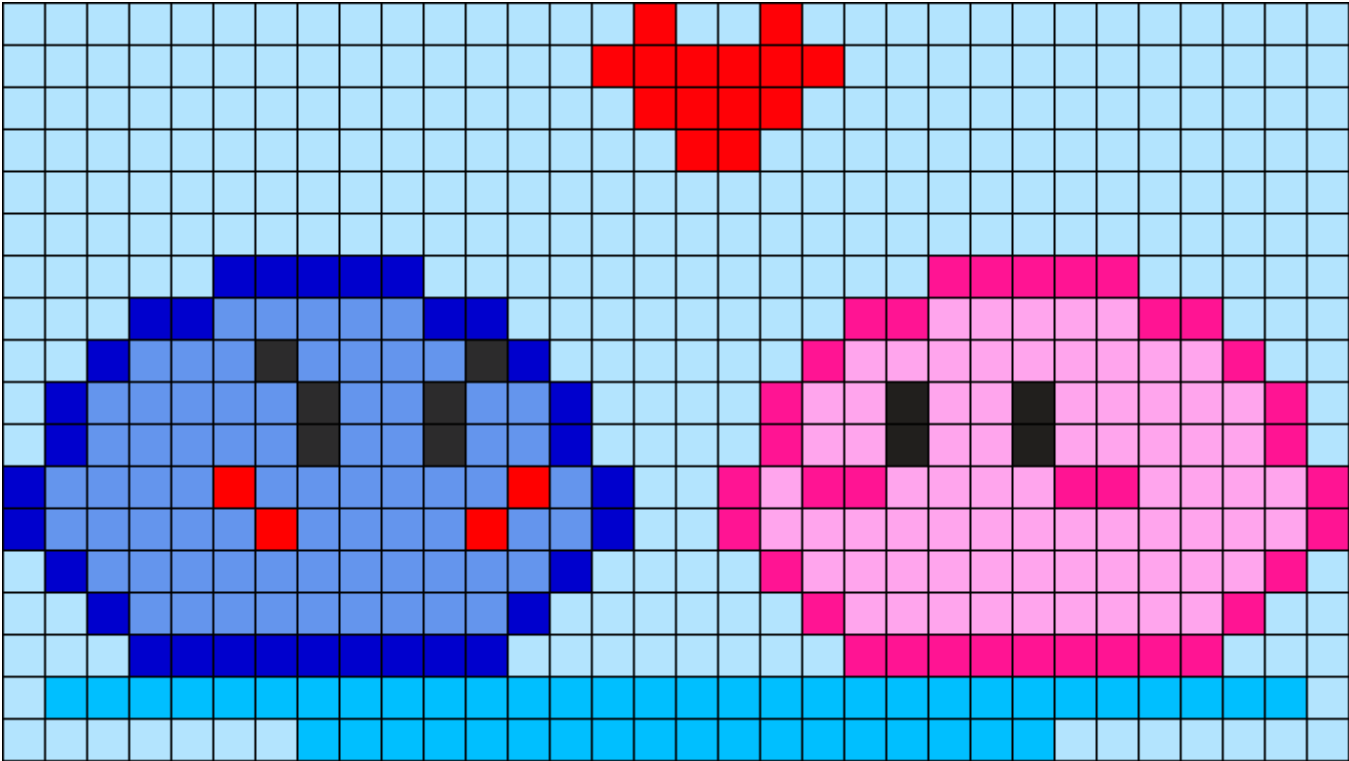

Dango Love Kandi Pattern

Created by: The_Perlering_otaku

32 columns wide x 18 rows tall

286	74	72	48	36	32	14	6	4	4
-----	----	----	----	----	----	----	---	---	---