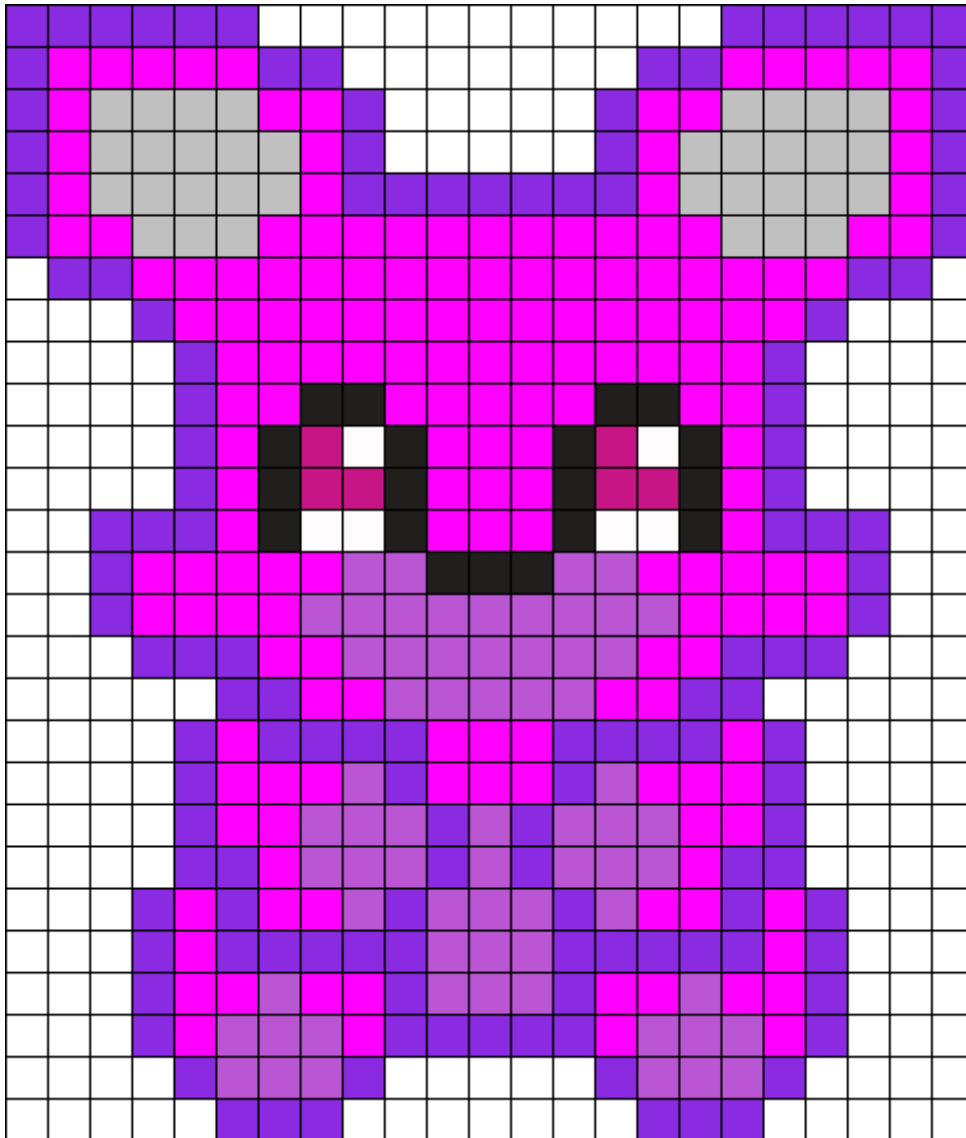

# Chibi Bonnie FNAF Kandi Pattern

Created by: KandiScythe

23 columns wide x 27 rows tall

174	134	66	34	19	6	6
-----	-----	----	----	----	---	---