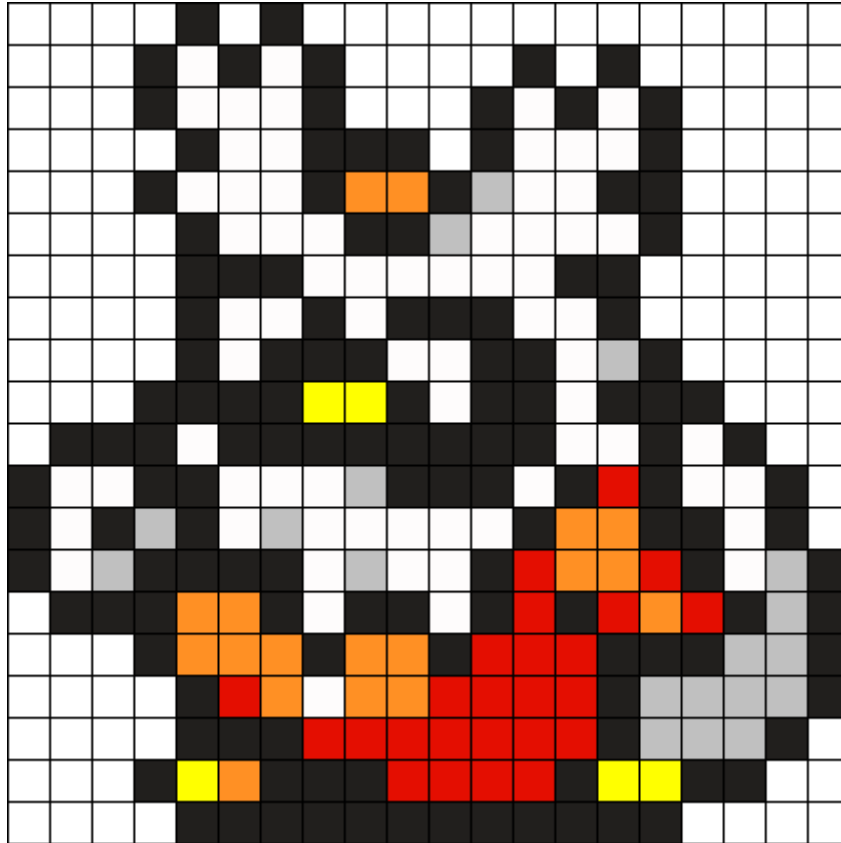

# Delibird Pokemon Bead Pattern Kandi Pattern

Created by: ceciix3

20 columns wide x 20 rows tall

136	69	25	19	18	5
-----	----	----	----	----	---