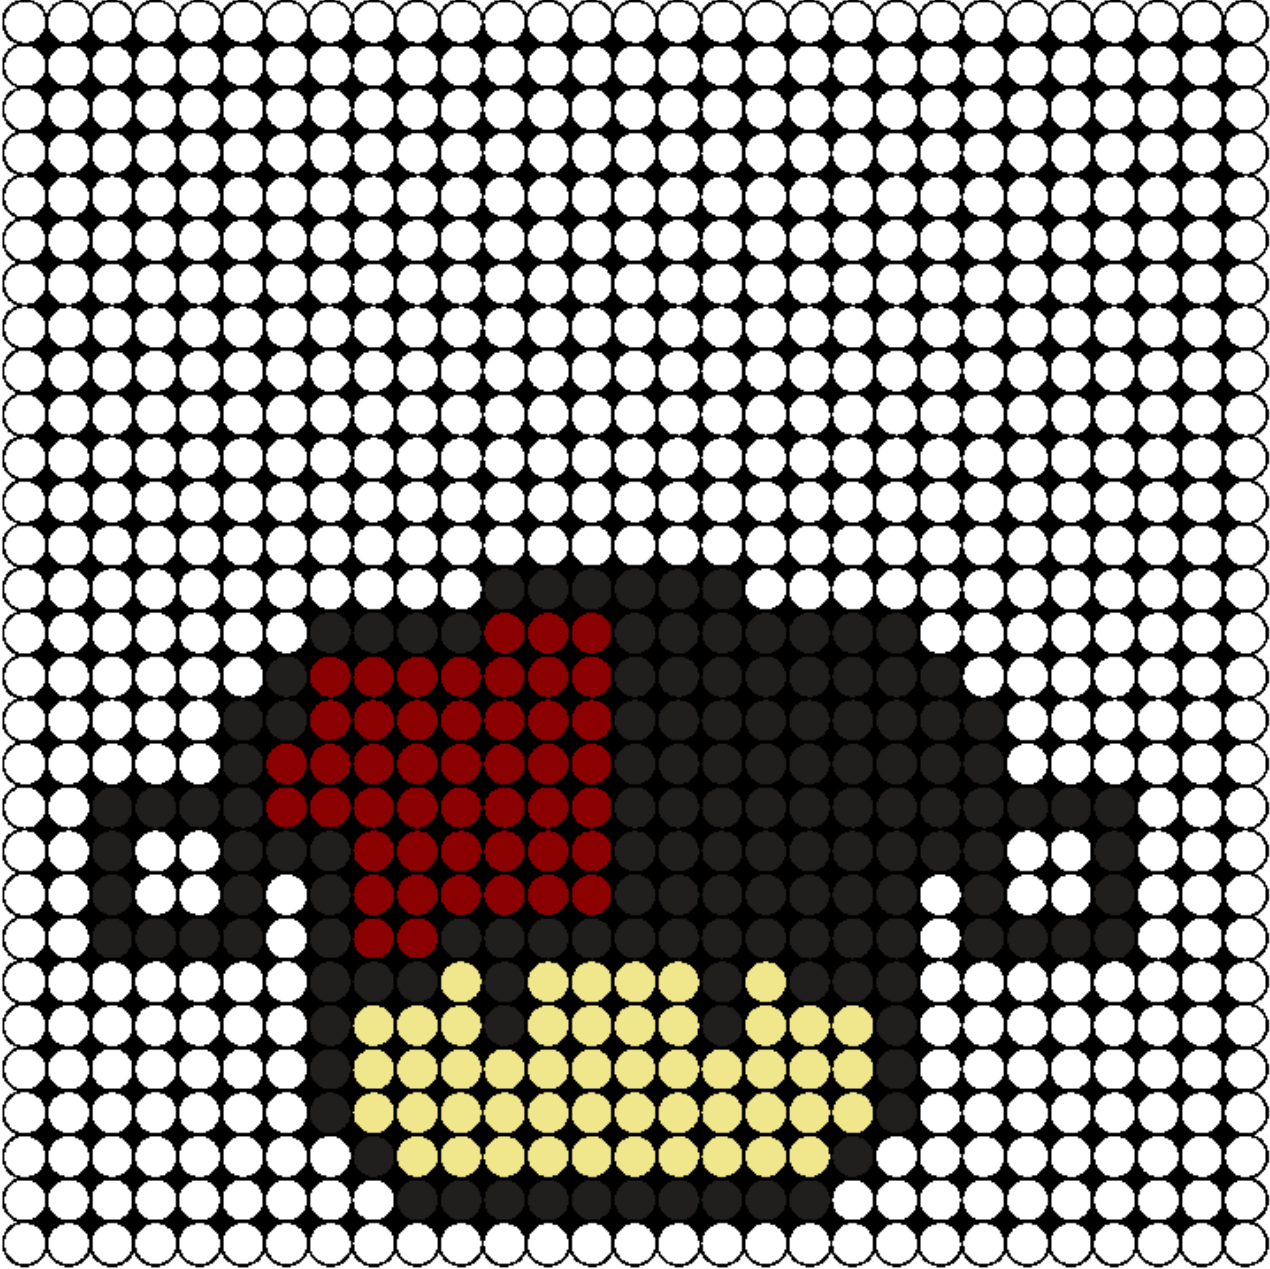

Harley Quinn Mushrooms Kandi Pattern

Created by: Loved_wolfie

0 columns wide x 0 rows tall

607 137 50 47