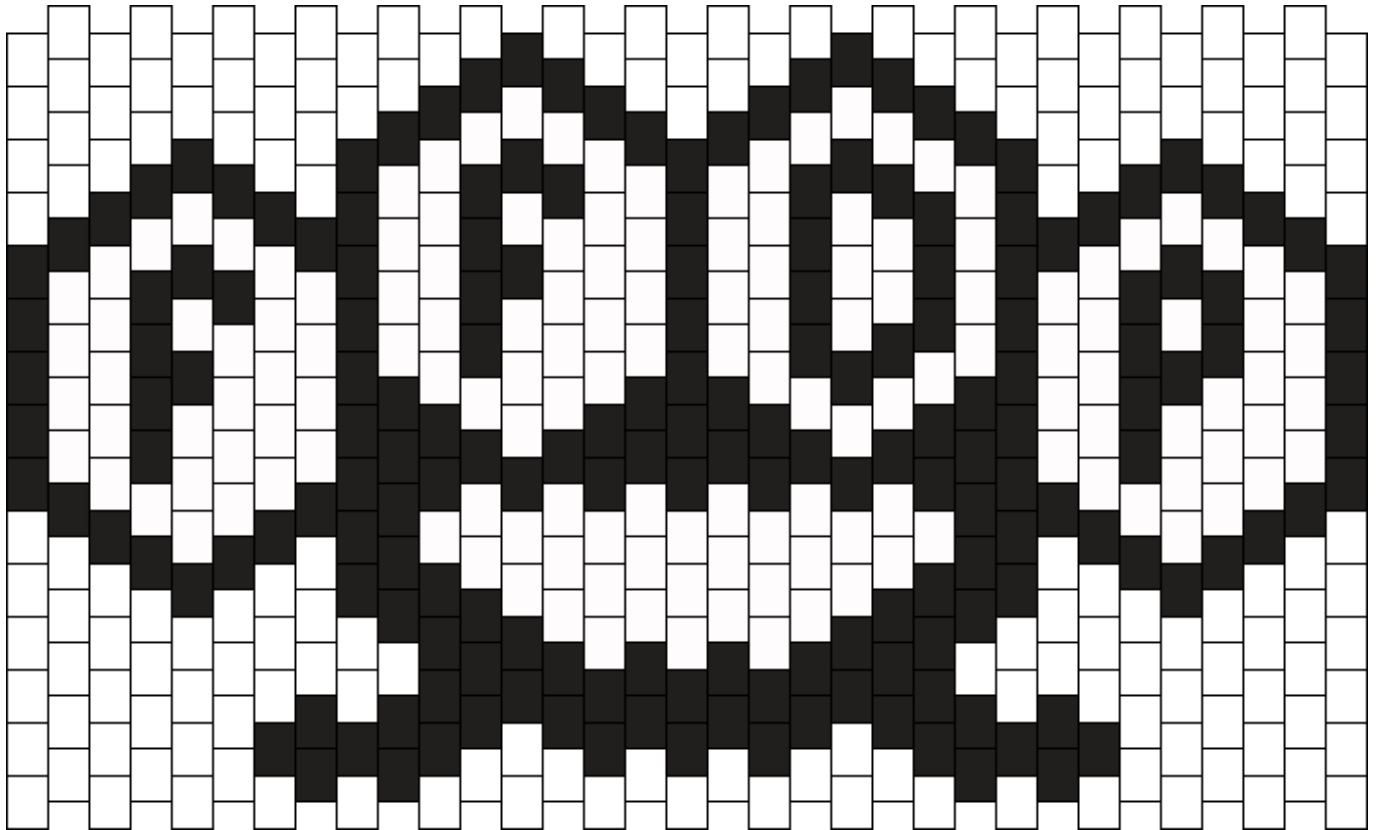

Five Finger Death Punch Brass Knuckle Charm Kandi Pattern

Created by: donakinzy_wellfuck

33 columns wide x 15 rows tall

182 146