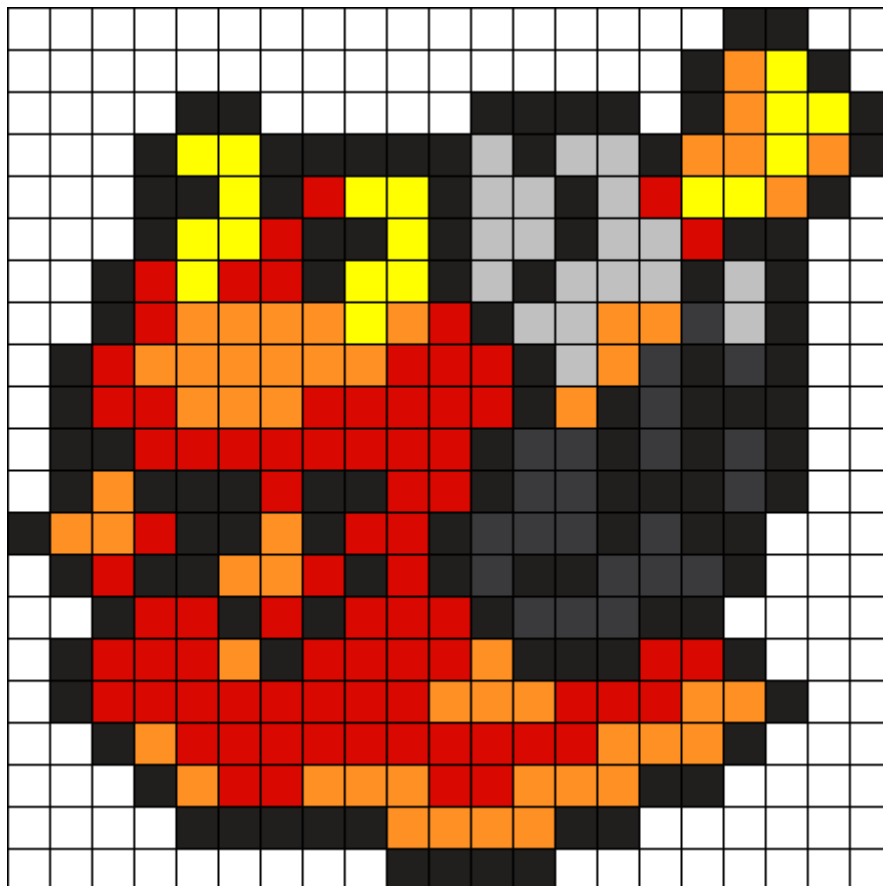

Magcargo Pokemon Bead Pattern Kandi

Created by: ceciix3

21 columns wide x 21 rows tall

116	77	52	22	19	18
-----	----	----	----	----	----