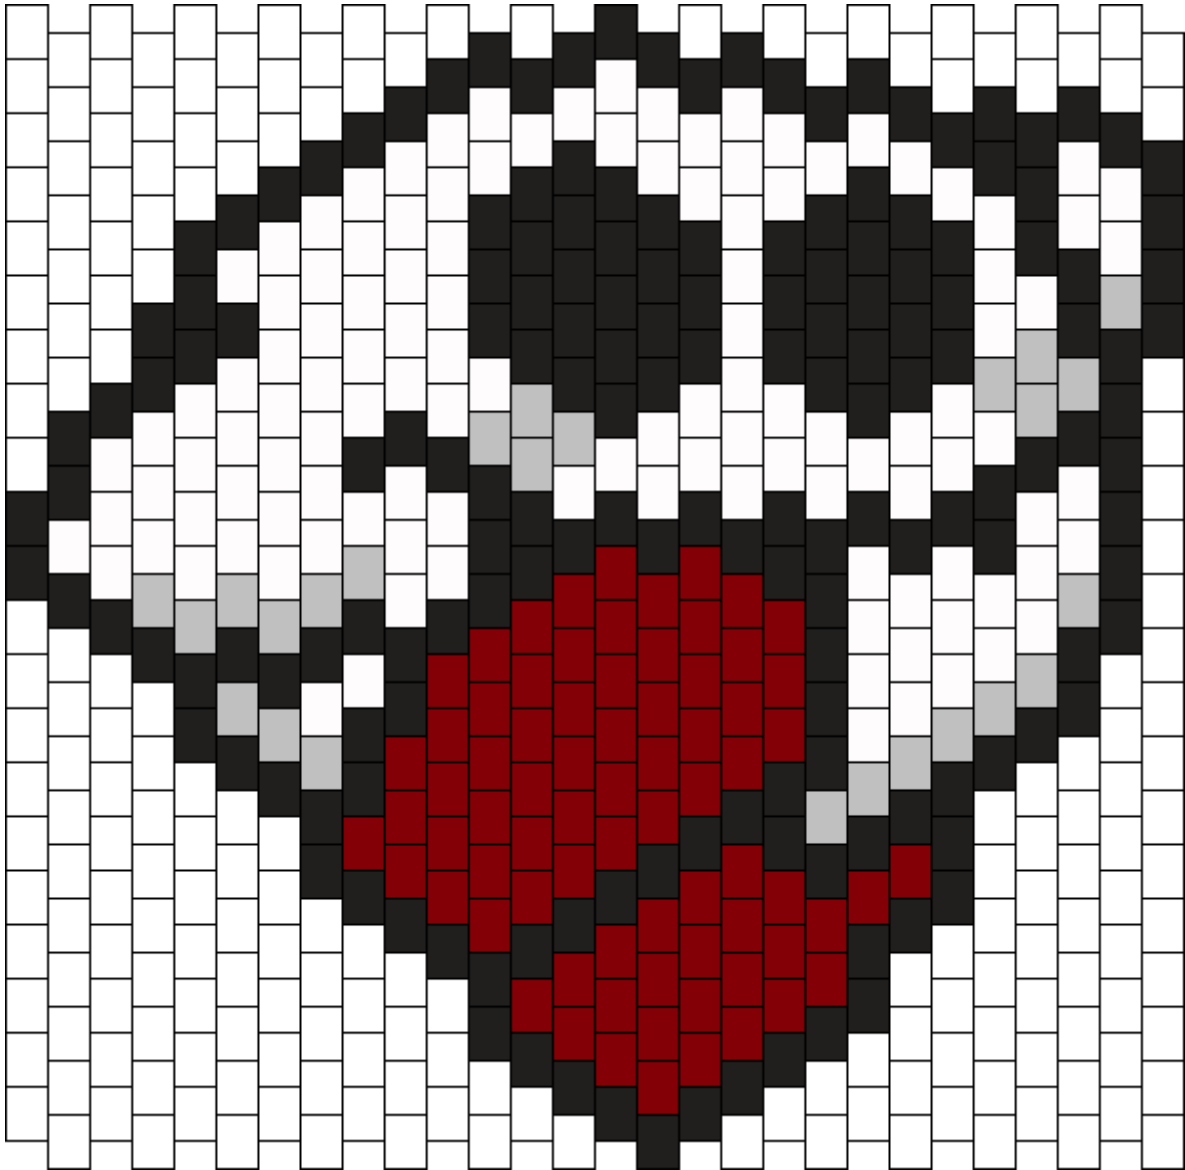

# Ghost Kirby Kandi Pattern

Created by: sansan196

28 columns wide x 21 rows tall

170	120	25	75
-----	-----	----	----