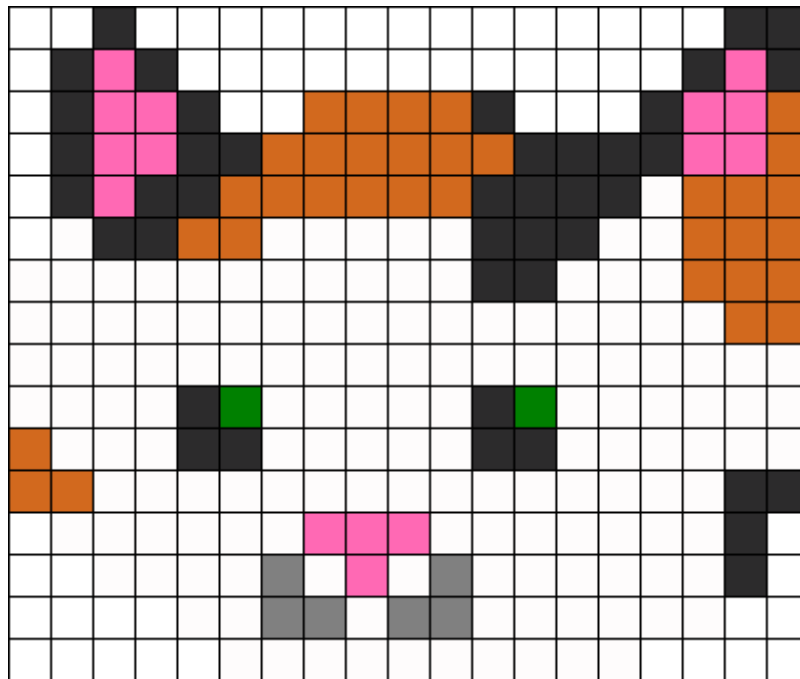

Calico Cat Perler Kandi Pattern

Created by: Sheriff_Callie

19 columns wide x 16 rows tall

147

42

34

15

6

2